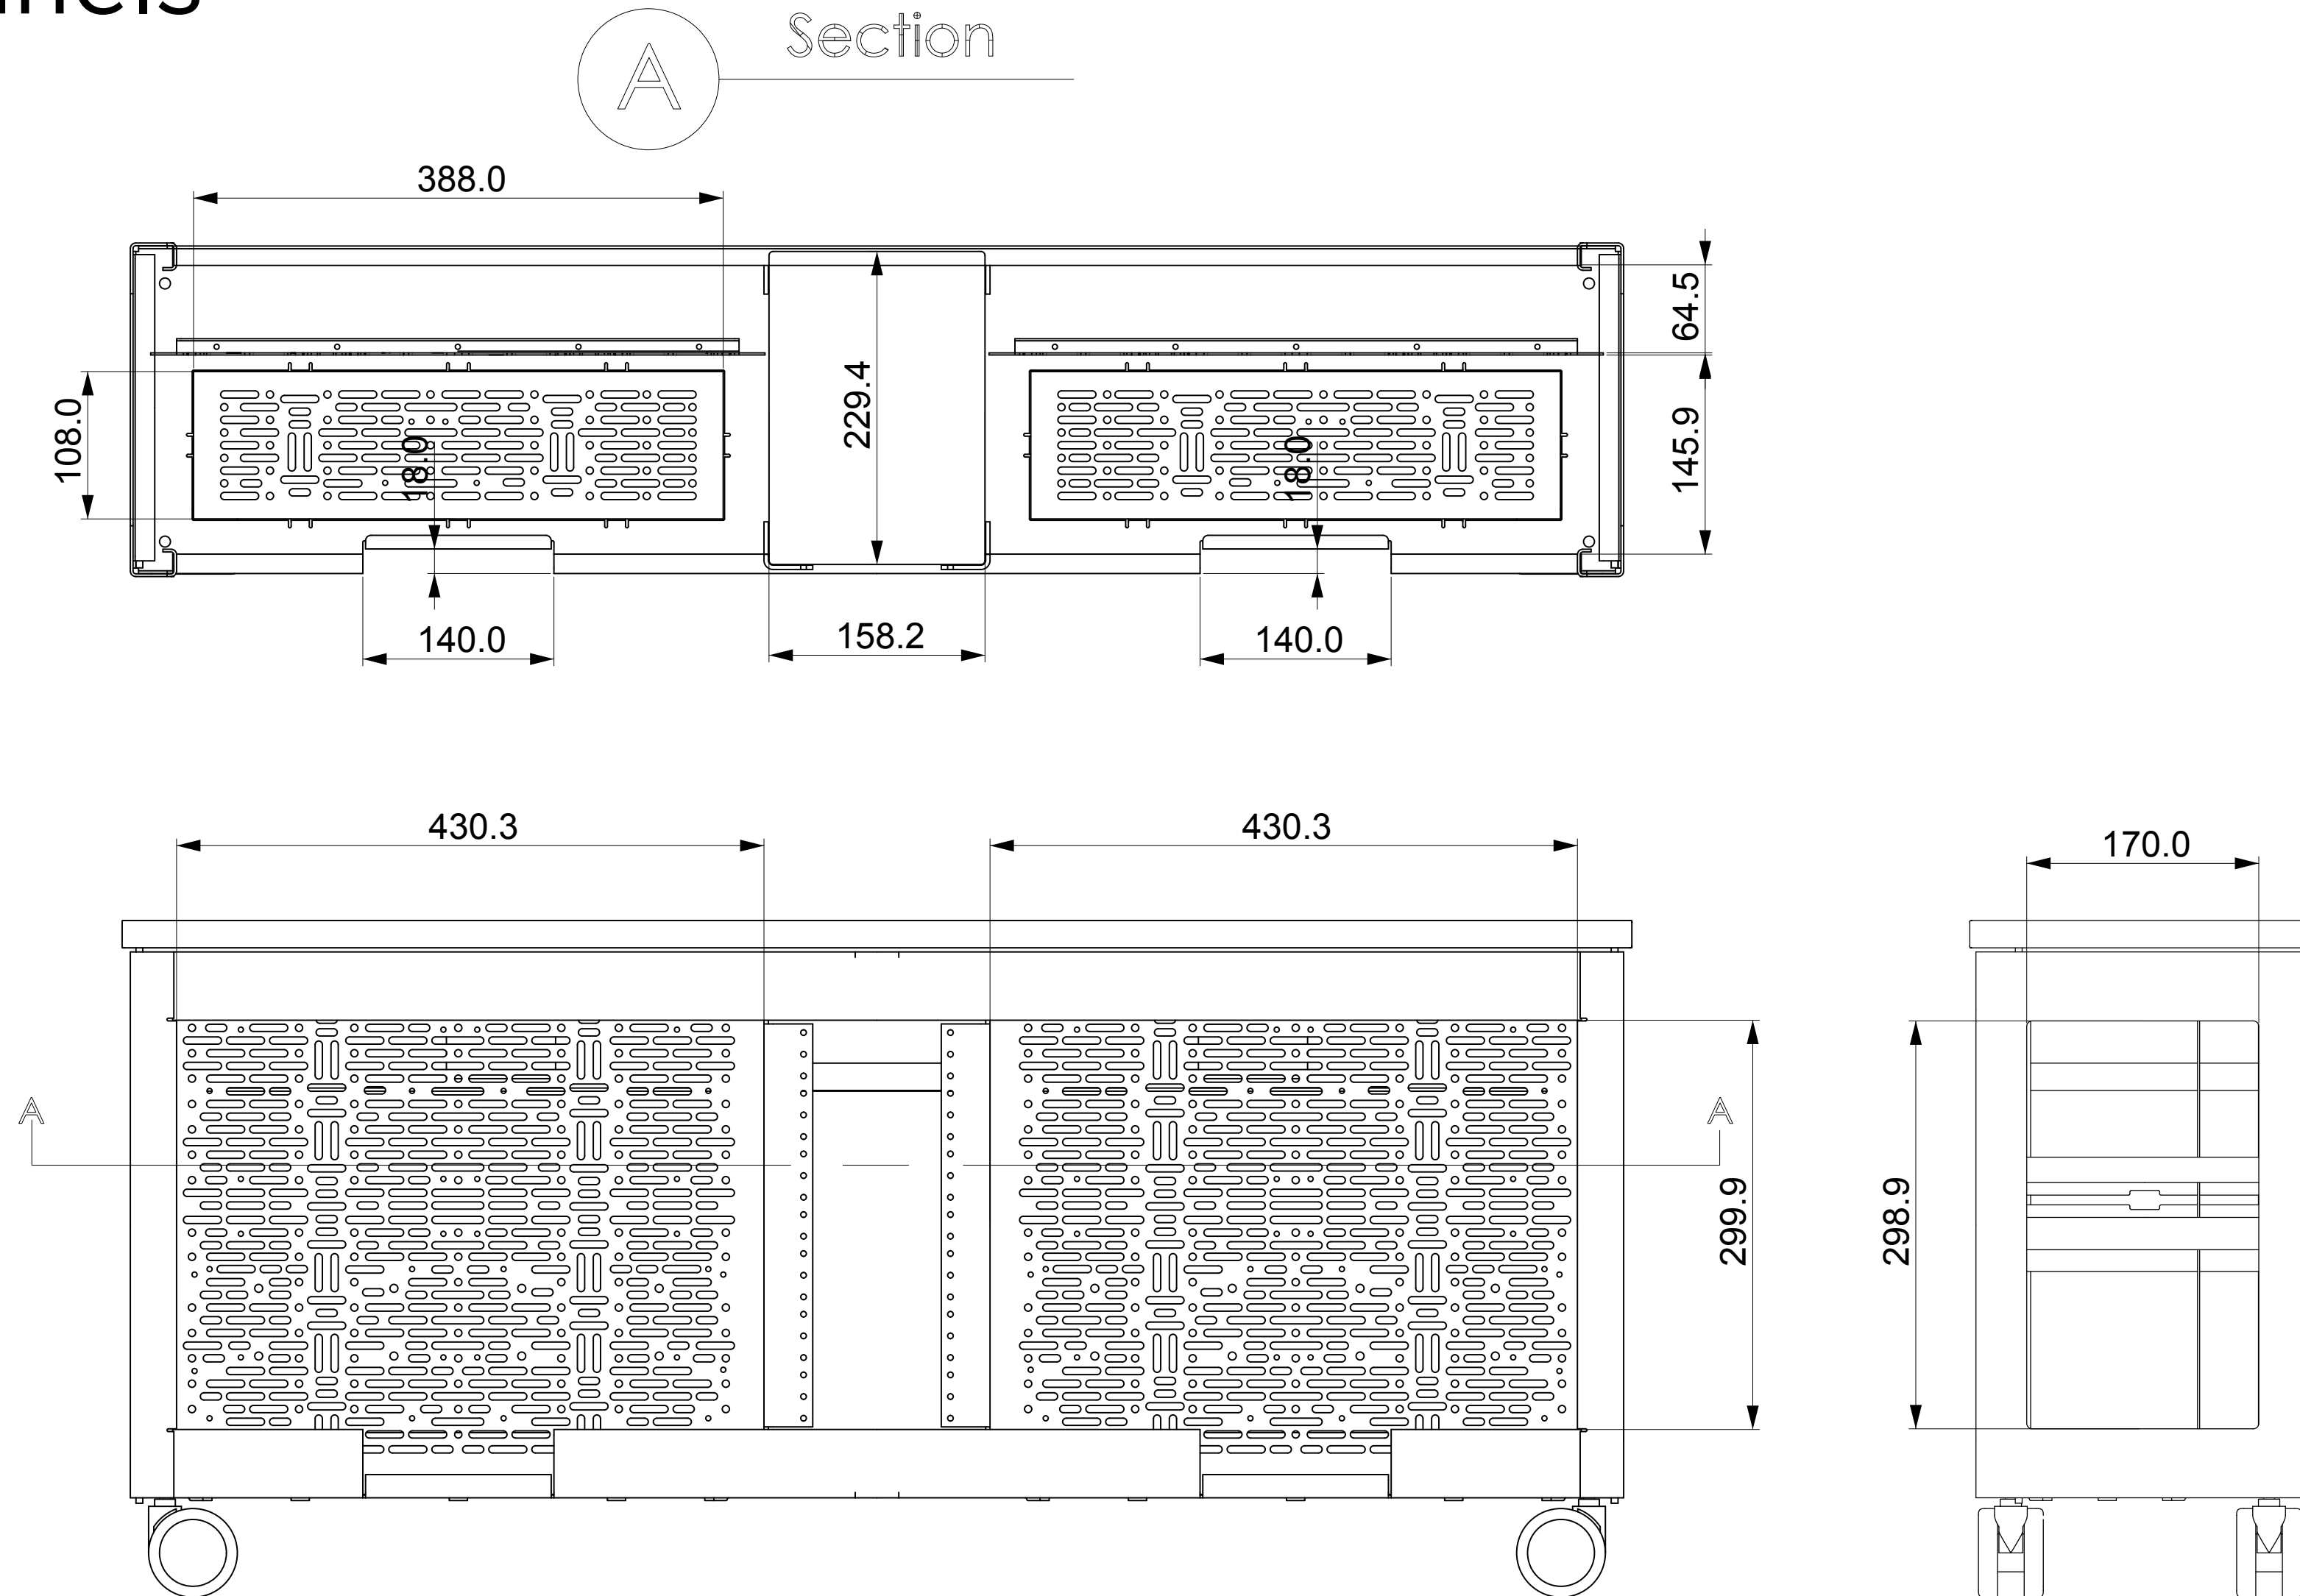

Extra mounting slots

Manual
adjustable
camera shelf

Extra mounting slots

Dimensions with Doors and Acoustic Panels

Dimensions with Doors and Acoustic Panels

Color Options:

Walnut / Black
Fabric / Black
Powder coated
Frame