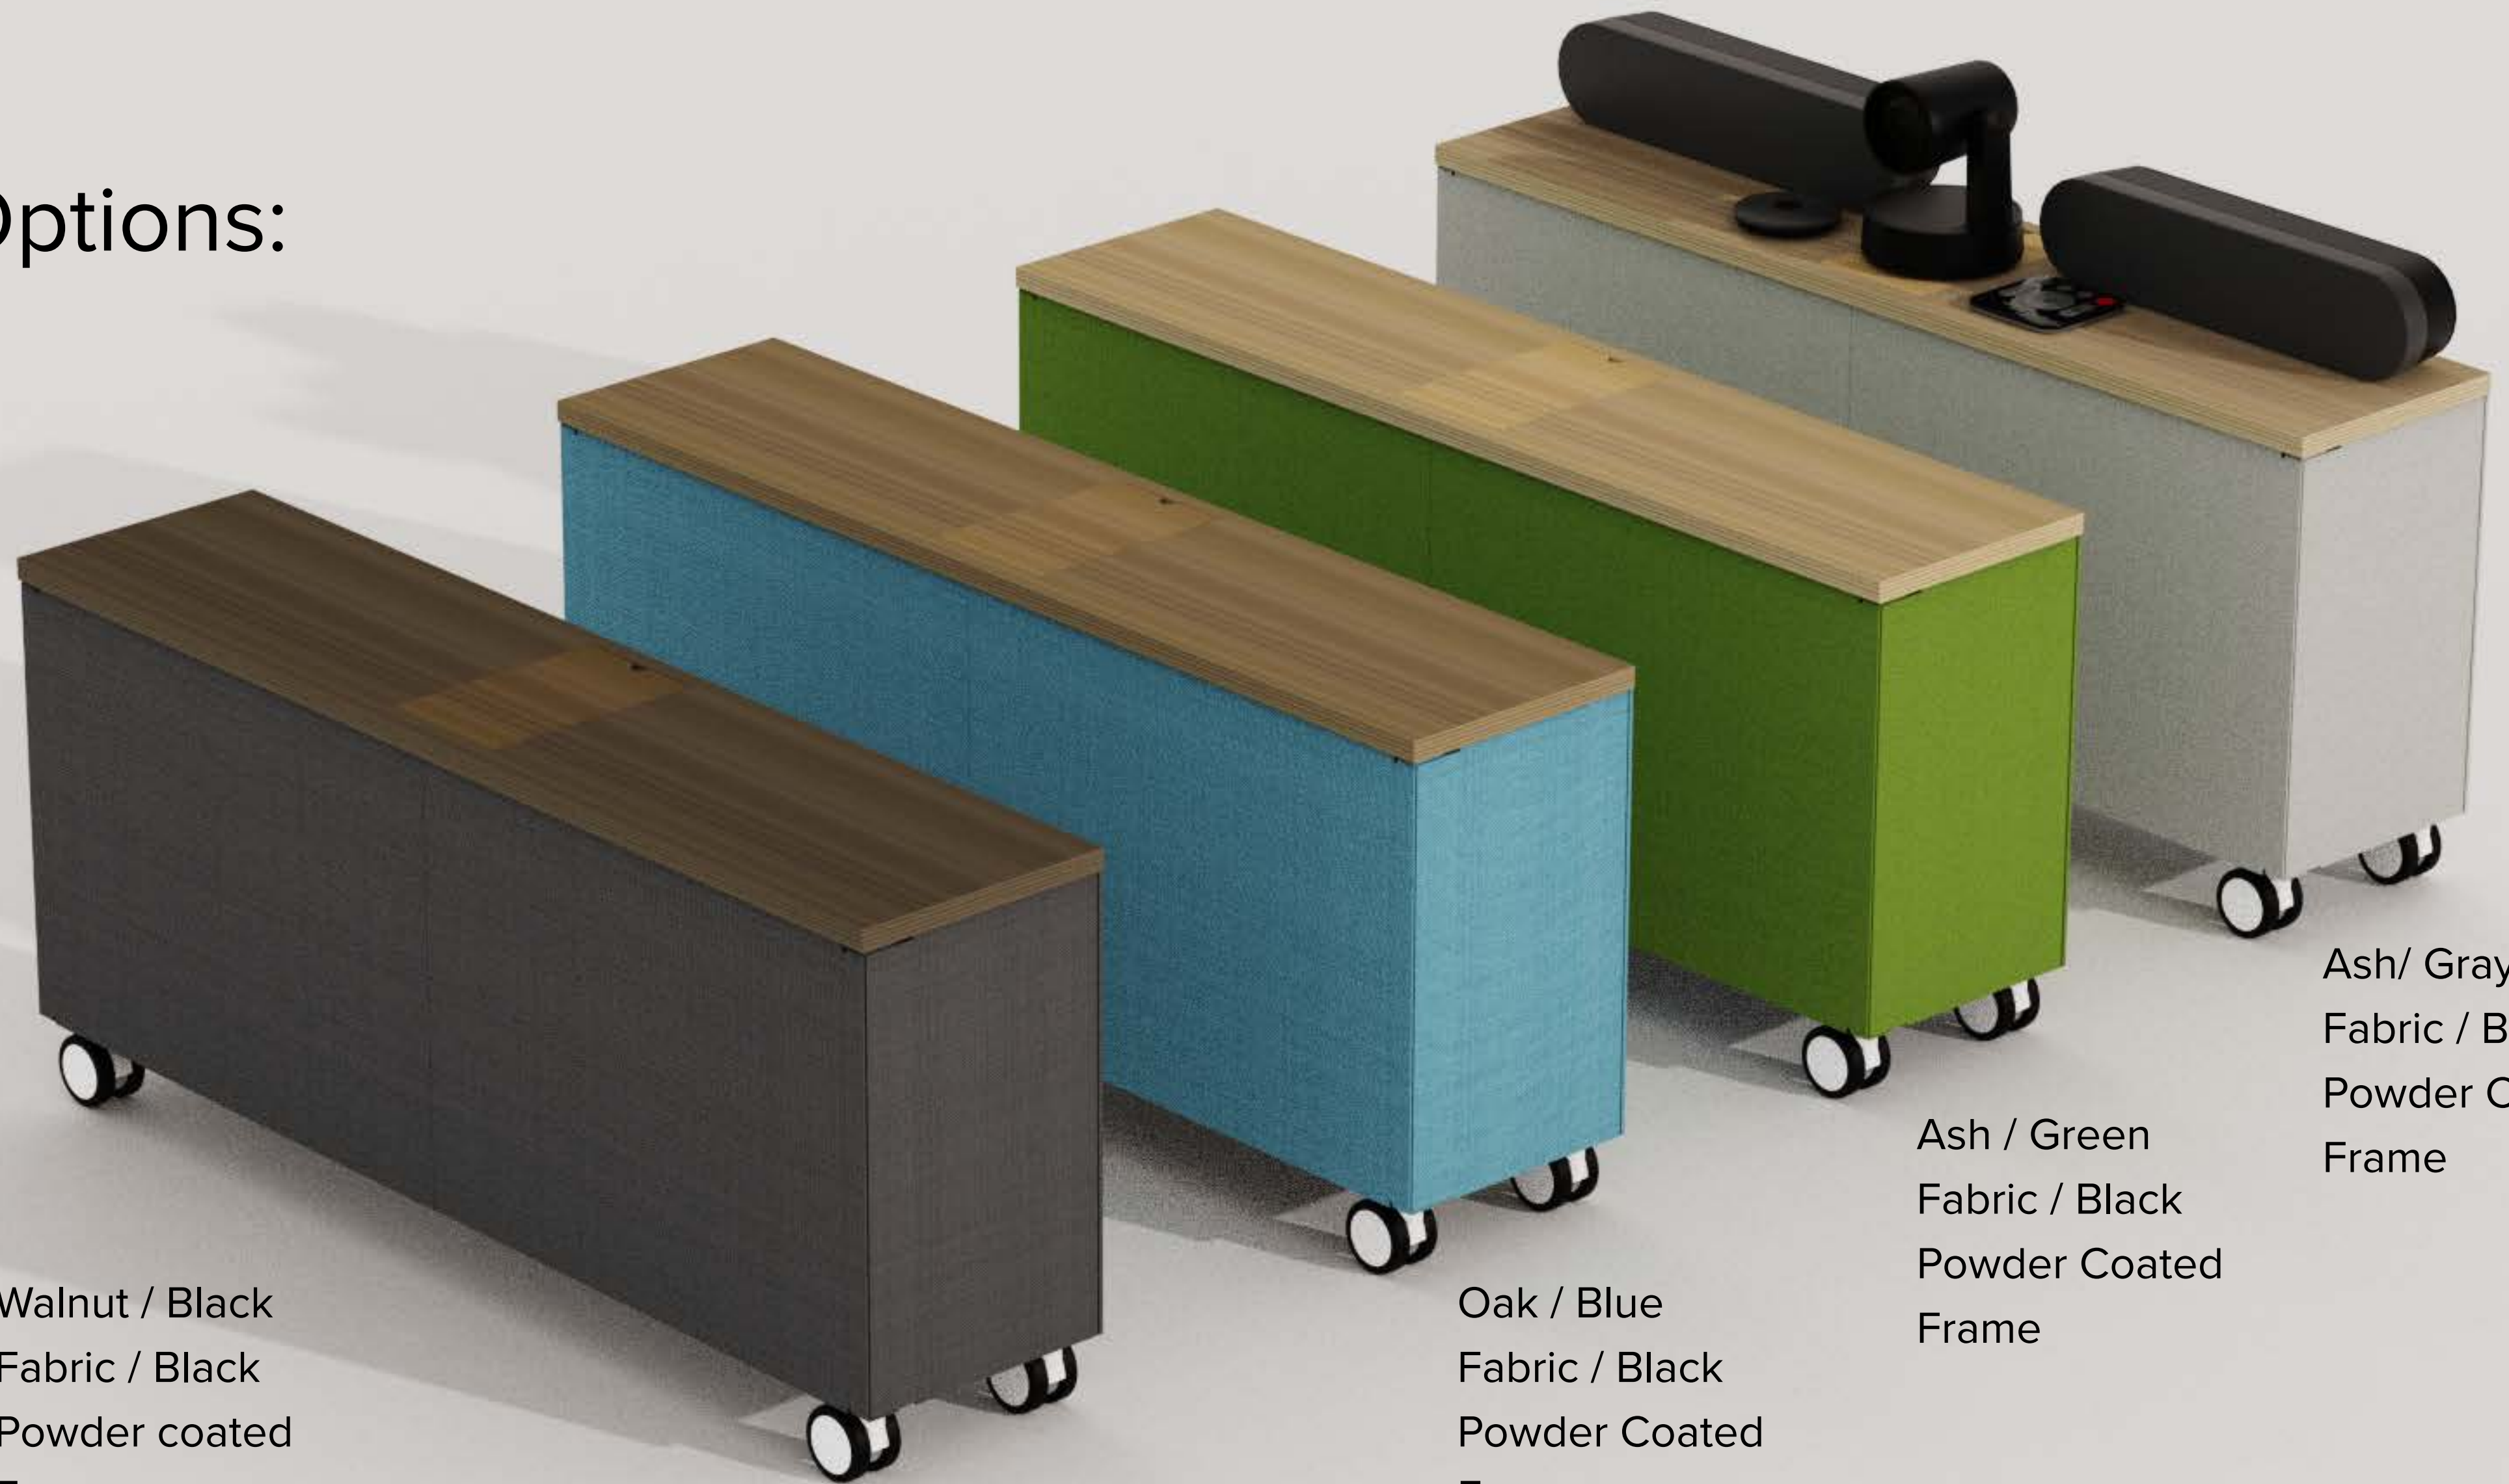

Snap on acoustic
panels on sides
and back with
fabric wrapping

Smooth rolling wheels
With locks

Removable
Wooden Board
Cover

.....
Swivel doors for
quick access to
storage

.....
Cable run gaps

.....
Cable run gaps

Extra mounting slots

Manual
adjustable
camera shelf

Extra mounting slots

Dimensions with Doors and Acoustic Panels

Dimensions with Doors and Acoustic Panels

Color Options:

Walnut / Black
Fabric / Black
Powder coated
Frame

Oak / Blue
Fabric / Black
Powder Coated
Frame

Ash / Green
Fabric / Black
Powder Coated
Frame

Ash/ Gray
Fabric / Black
Powder Coated
Frame

Rollin “mini”

Smooth rolling
wheels with lock

Swivel door

Cable Run Gap •••••