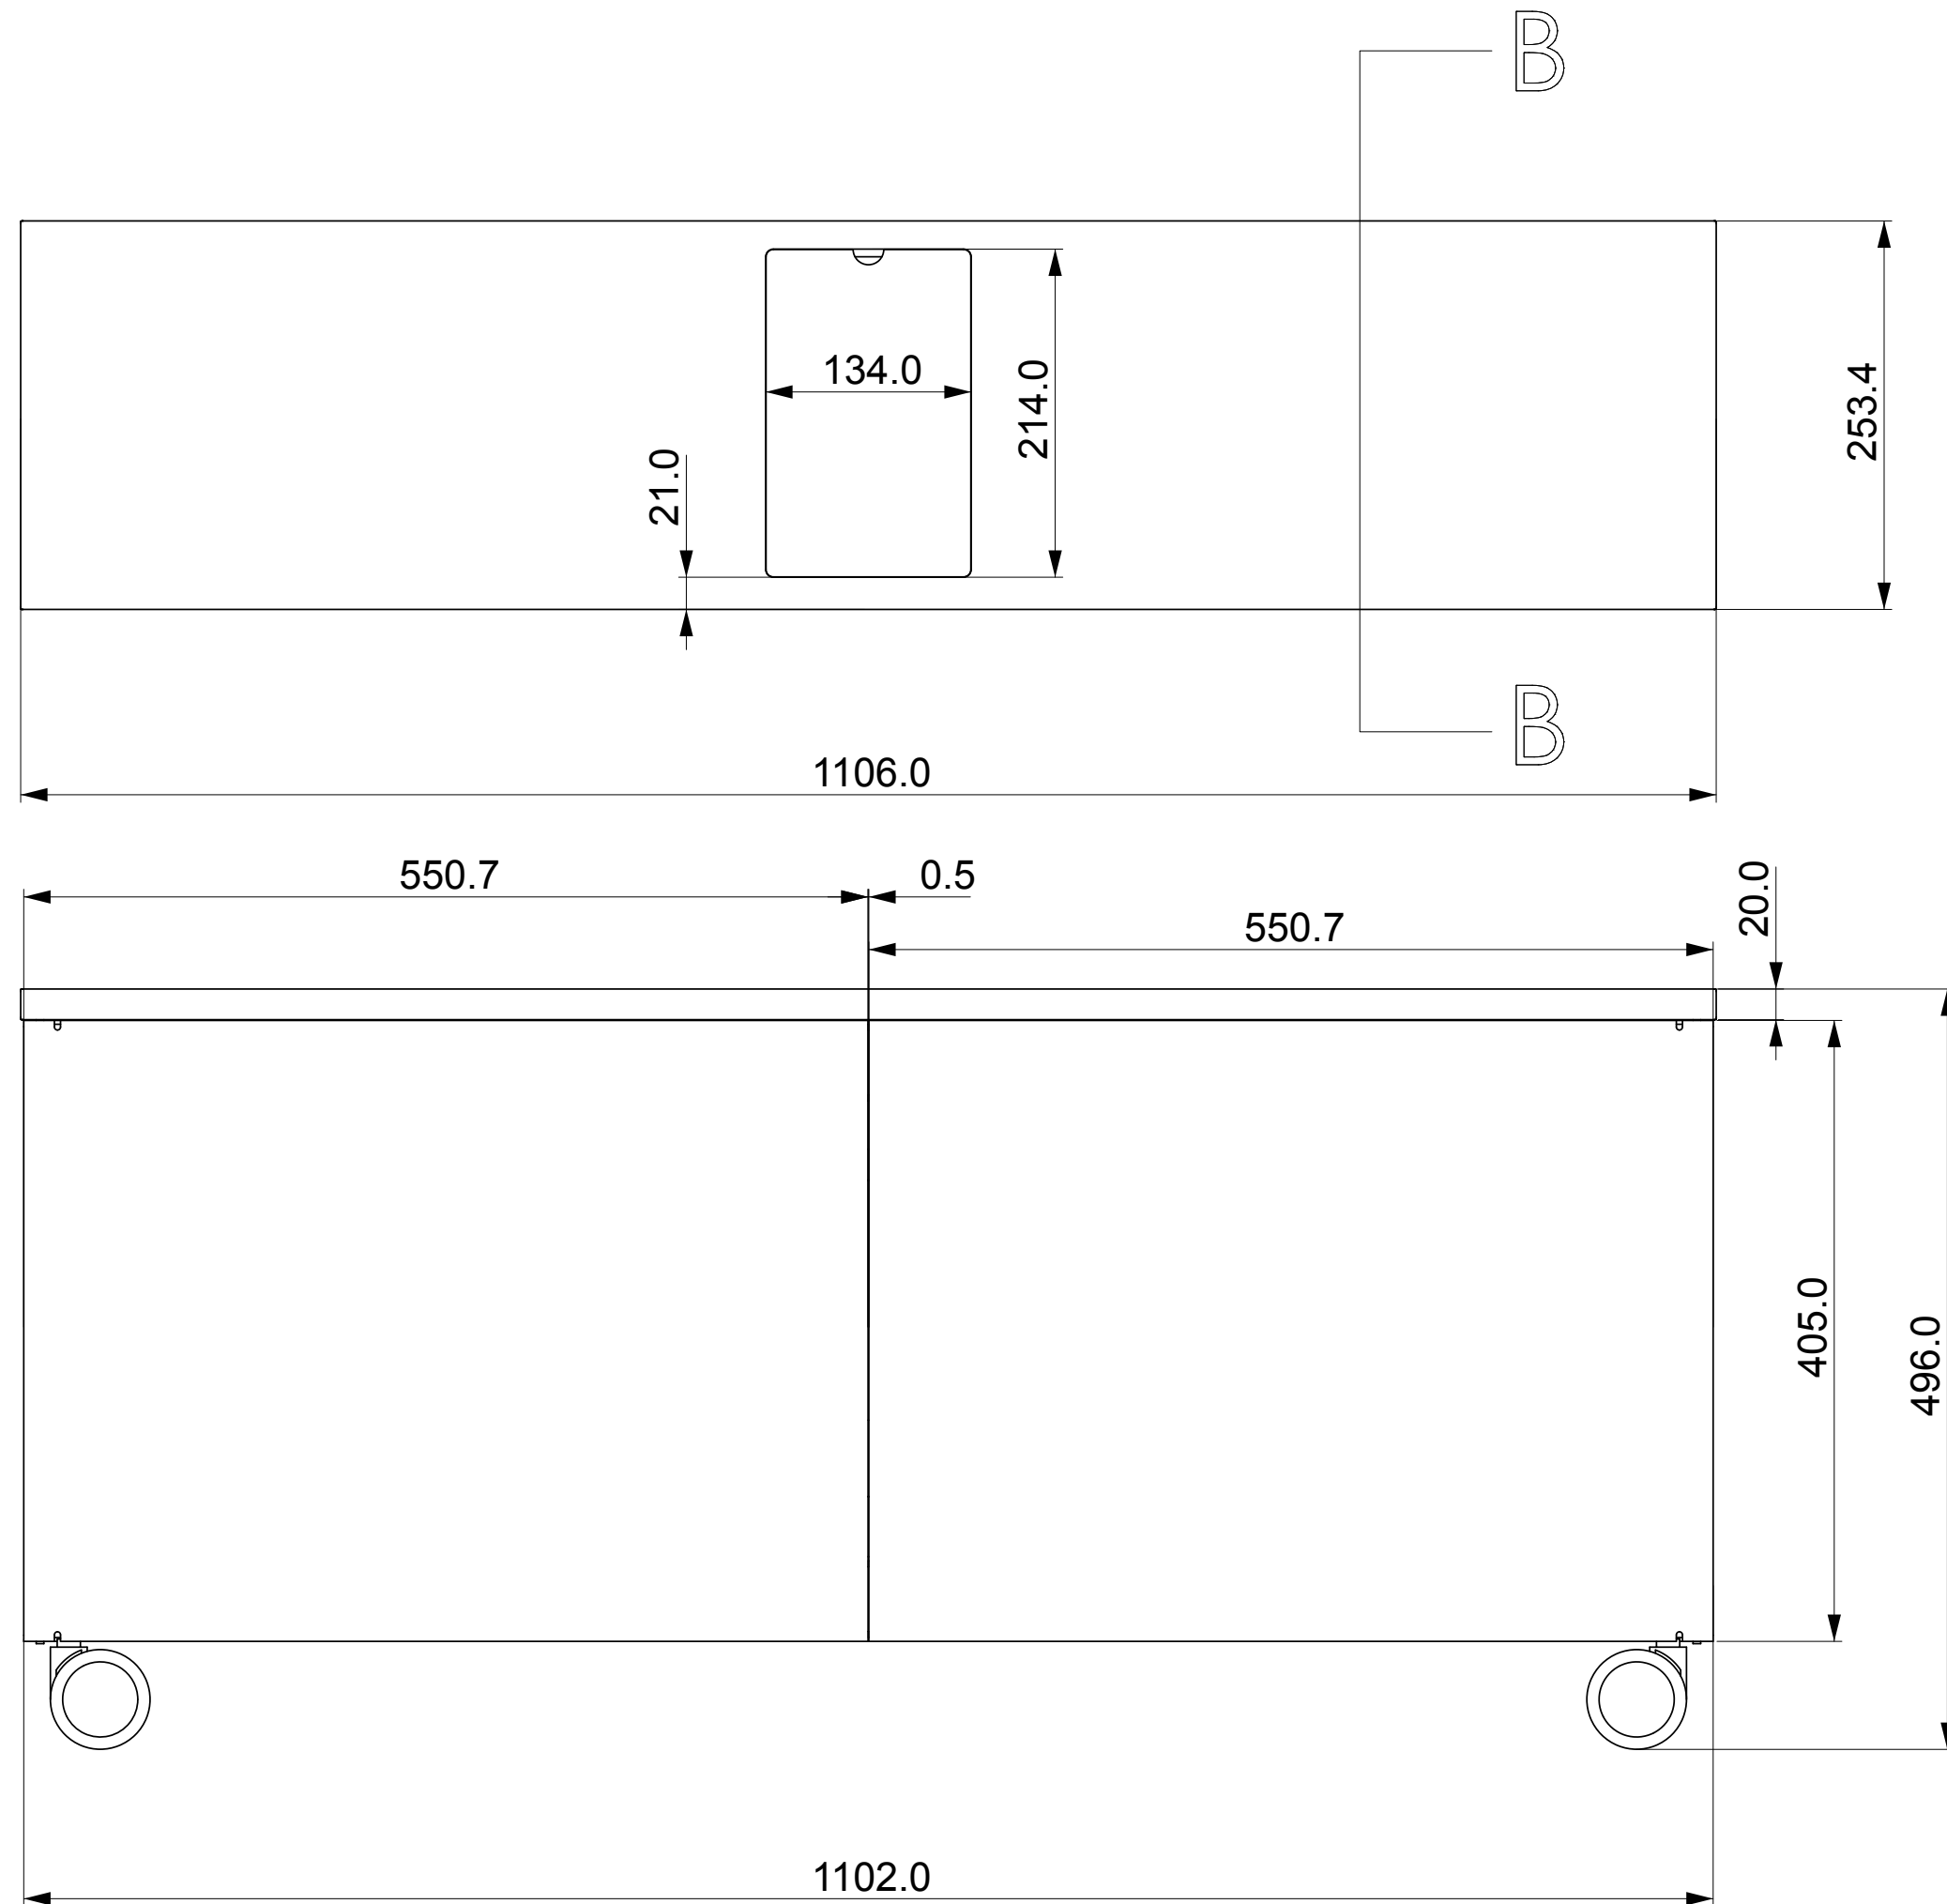

Extra mounting slots

Manual
adjustable
camera shelf

Extra mounting slots

Dimensions with Doors and Acoustic Panels

Dimensions with Doors and Acoustic Panels

Color Options:

Walnut / Black
Fabric / Black
Powder coated
Frame