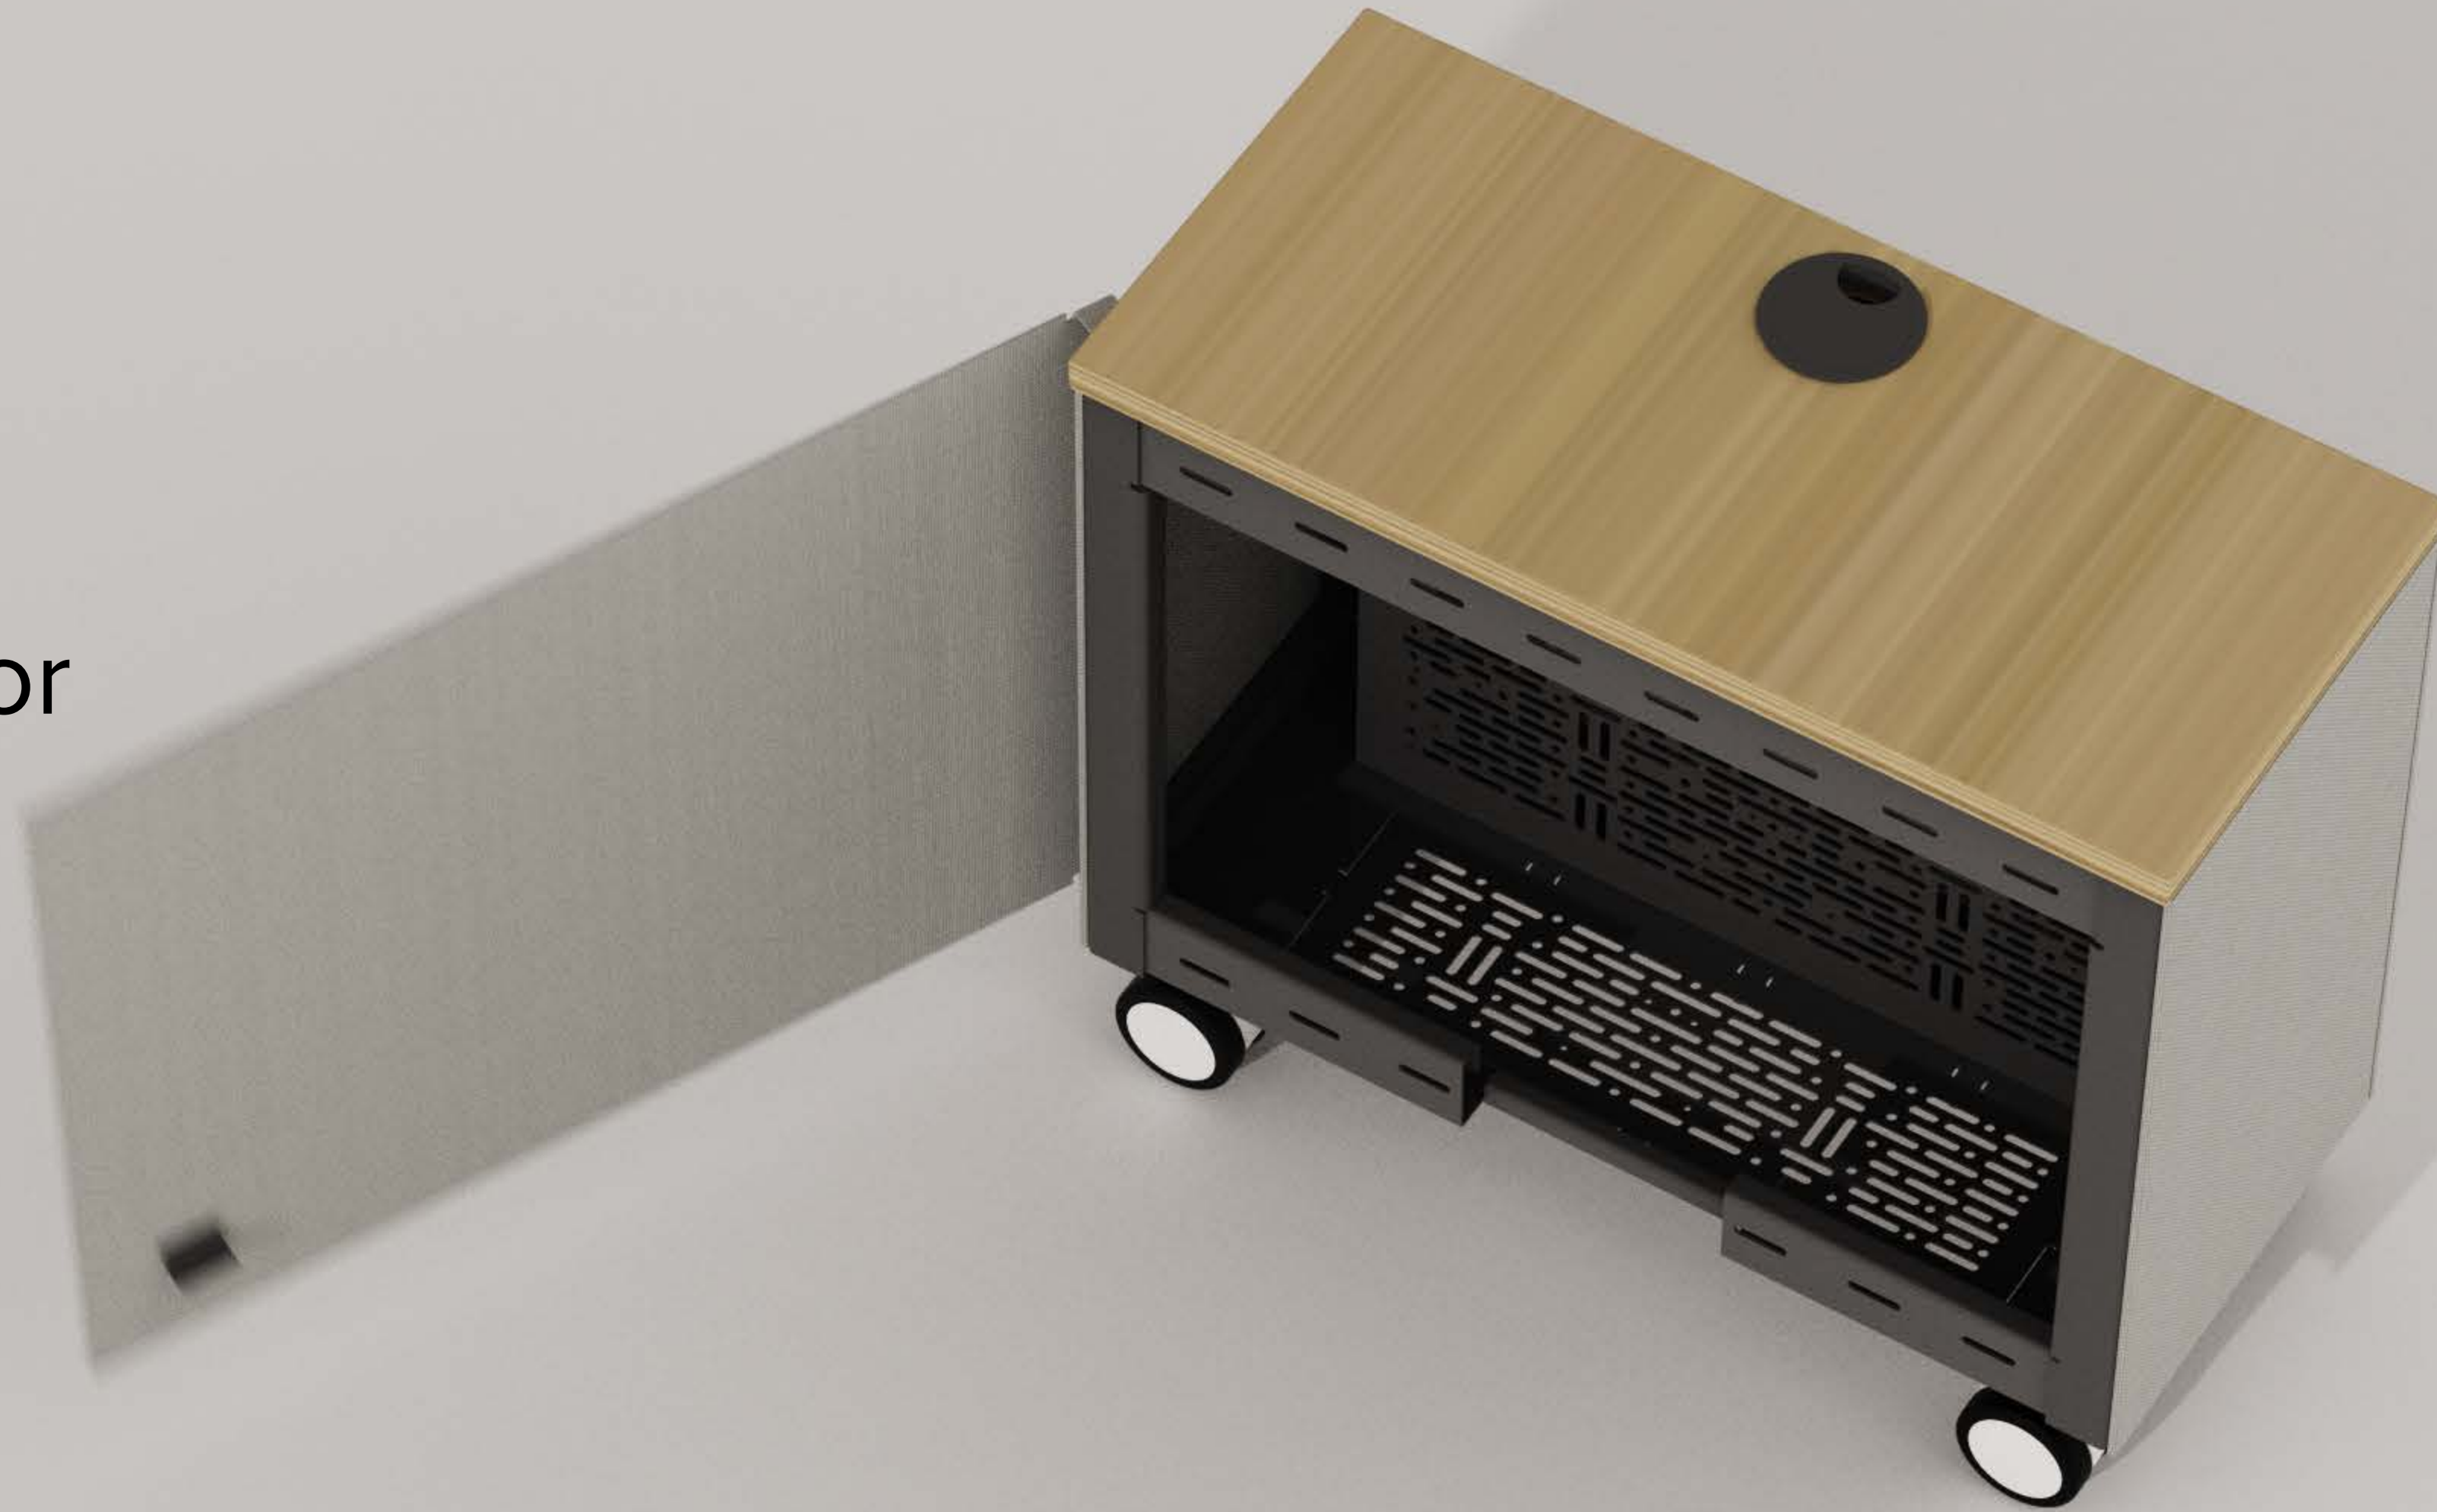

Snap on acoustic
panels on sides
and back with
fabric wrapping

Smooth rolling wheels
With locks

Removable
Wooden Board
Cover

.....
Swivel doors for
quick access to
storage

.....
Cable run gaps

.....
Cable run gaps

Extra mounting slots

Manual
adjustable
camera shelf

Extra mounting slots

Dimensions with Doors and Acoustic Panels

Dimensions with Doors and Acoustic Panels

Color Options:

Walnut / Black
Fabric / Black
Powder coated
Frame

Oak / Blue
Fabric / Black
Powder Coated
Frame

Ash / Green
Fabric / Black
Powder Coated
Frame

Ash/ Gray
Fabric / Black
Powder Coated
Frame

Rollin “mini”

Smooth rolling
wheels with lock

Swivel door

Cable Run Gap •••••