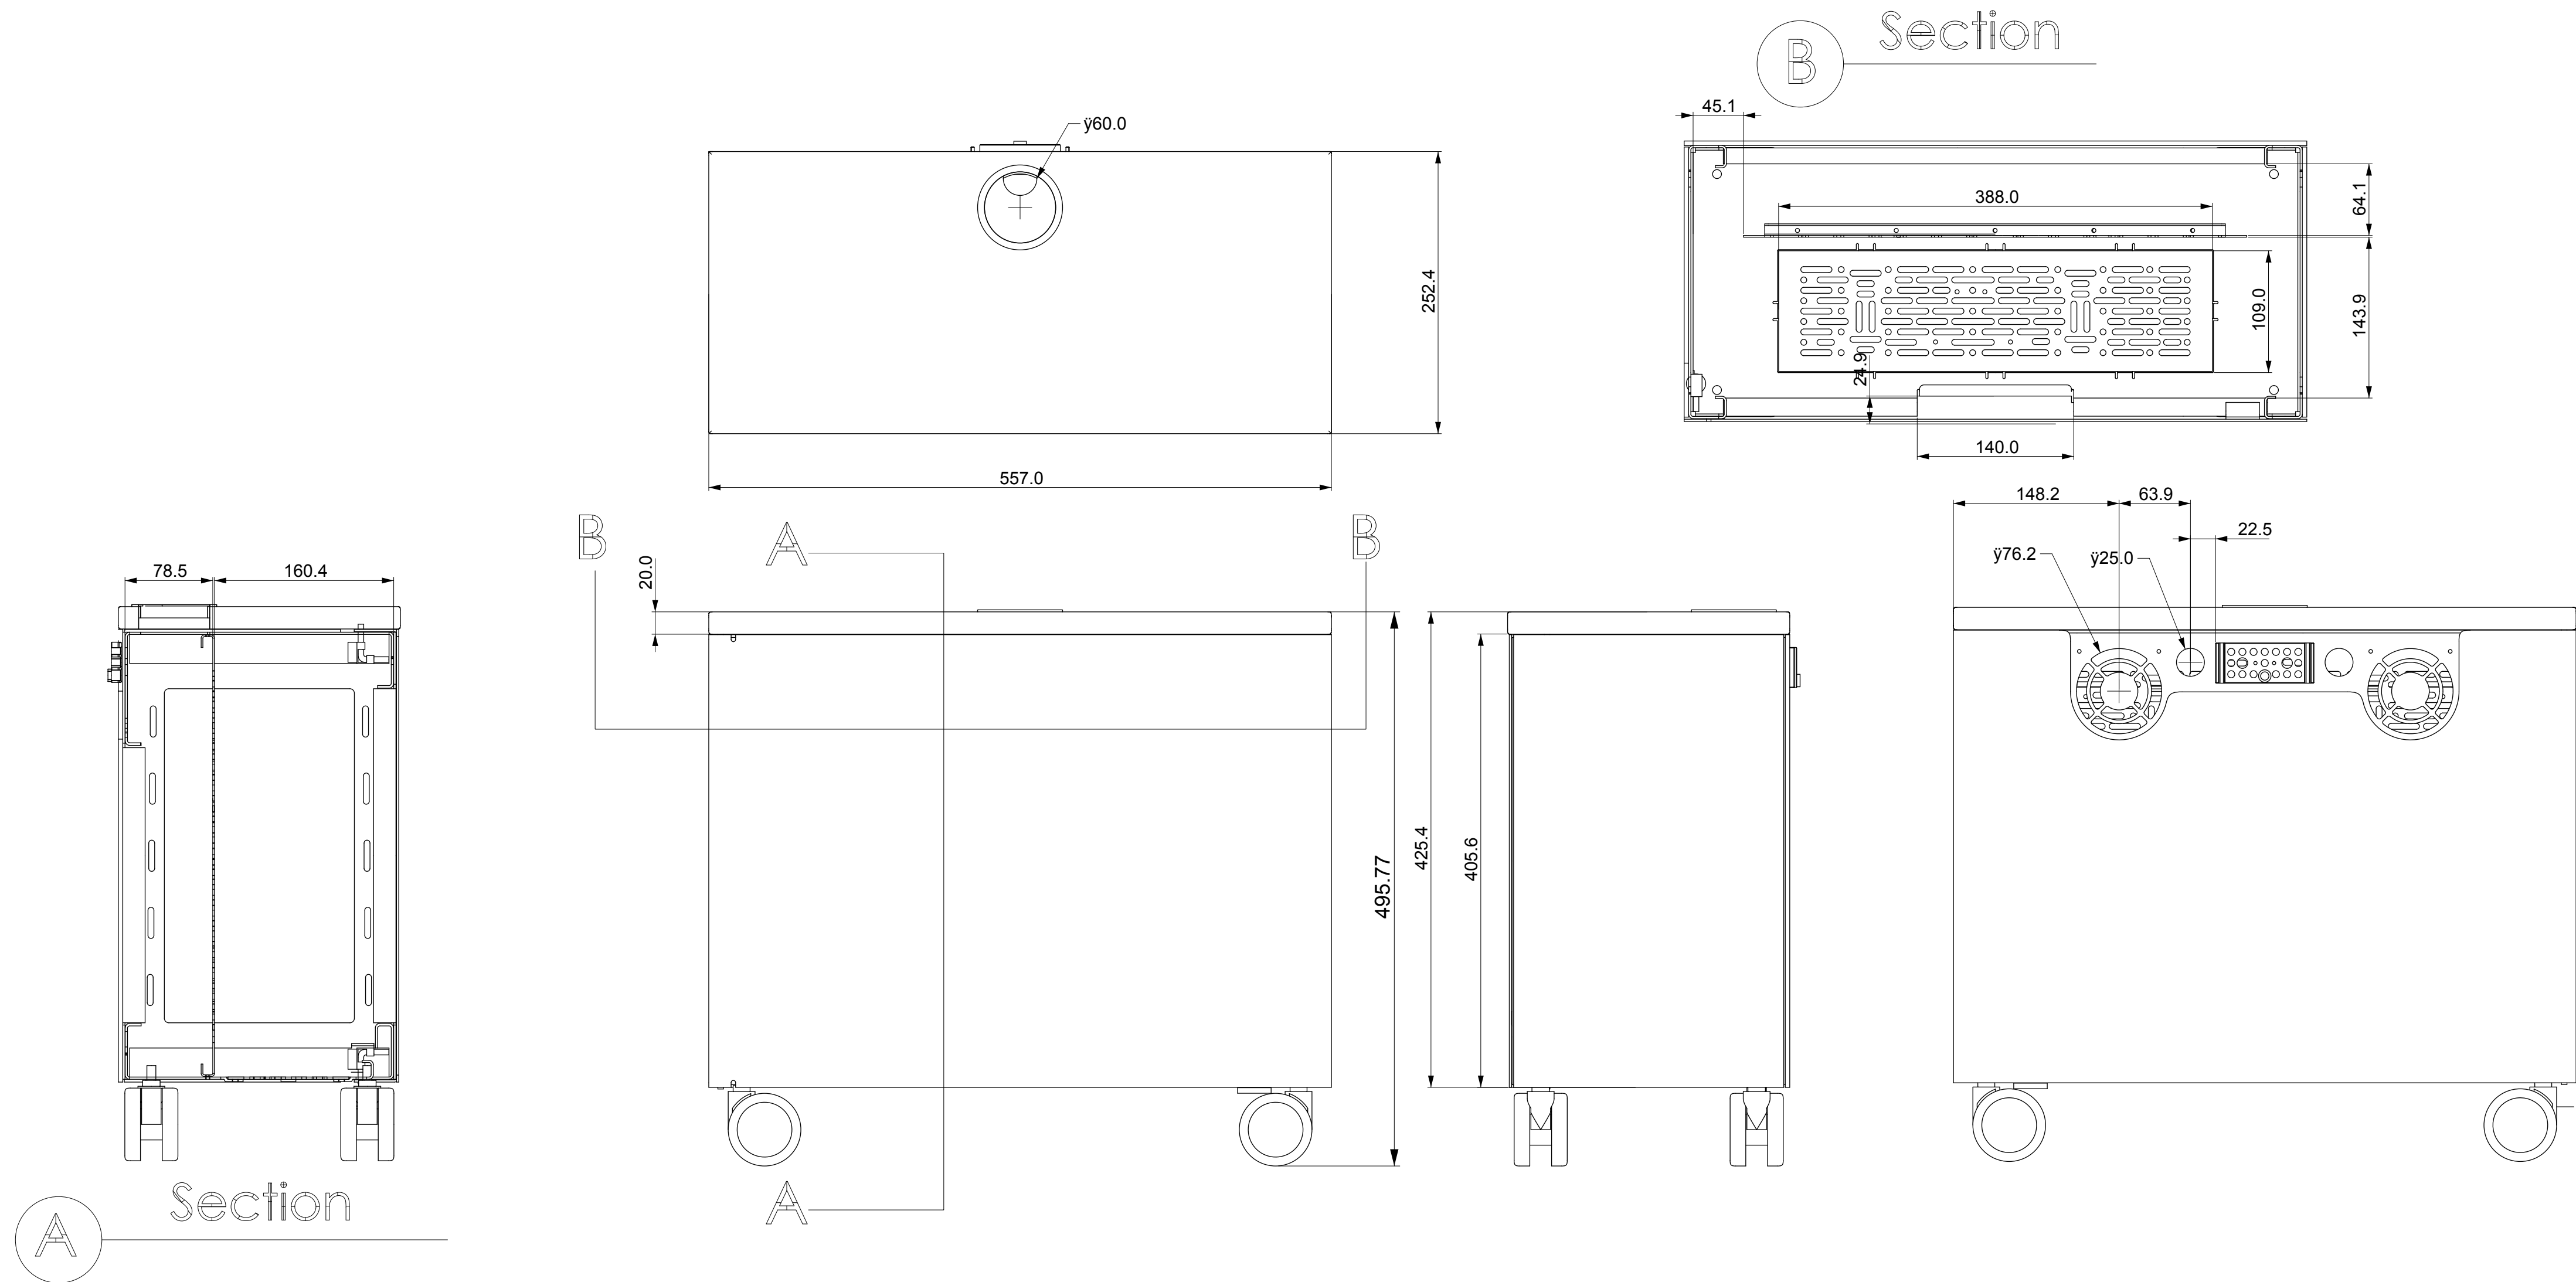

Dimensions