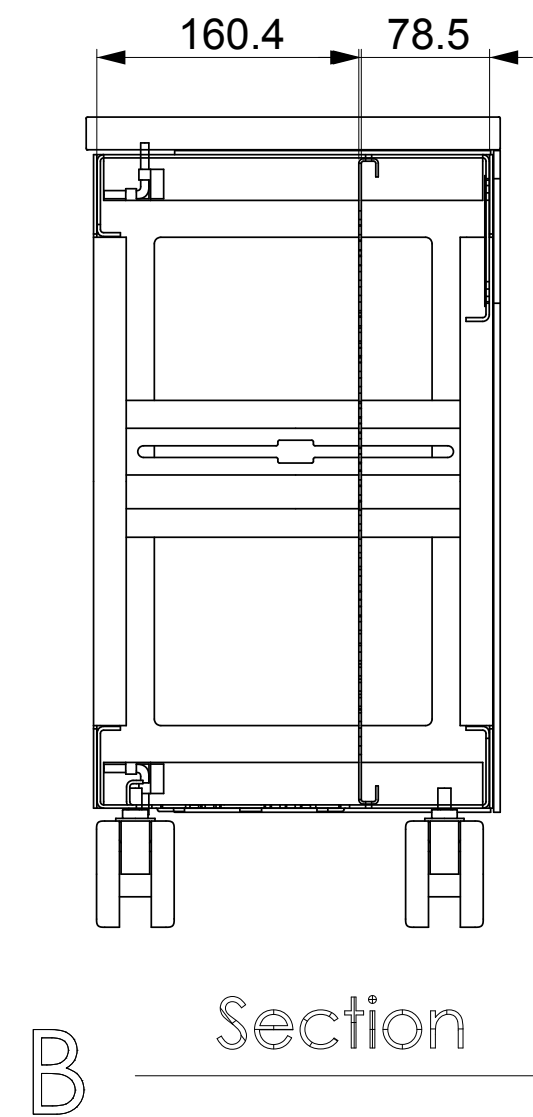

Extra mounting slots

Manual
adjustable
camera shelf

Extra mounting slots

Dimensions with Doors and Acoustic Panels

Dimensions with Doors and Acoustic Panels

Color Options:

Walnut / Black
Fabric / Black
Powder coated
Frame