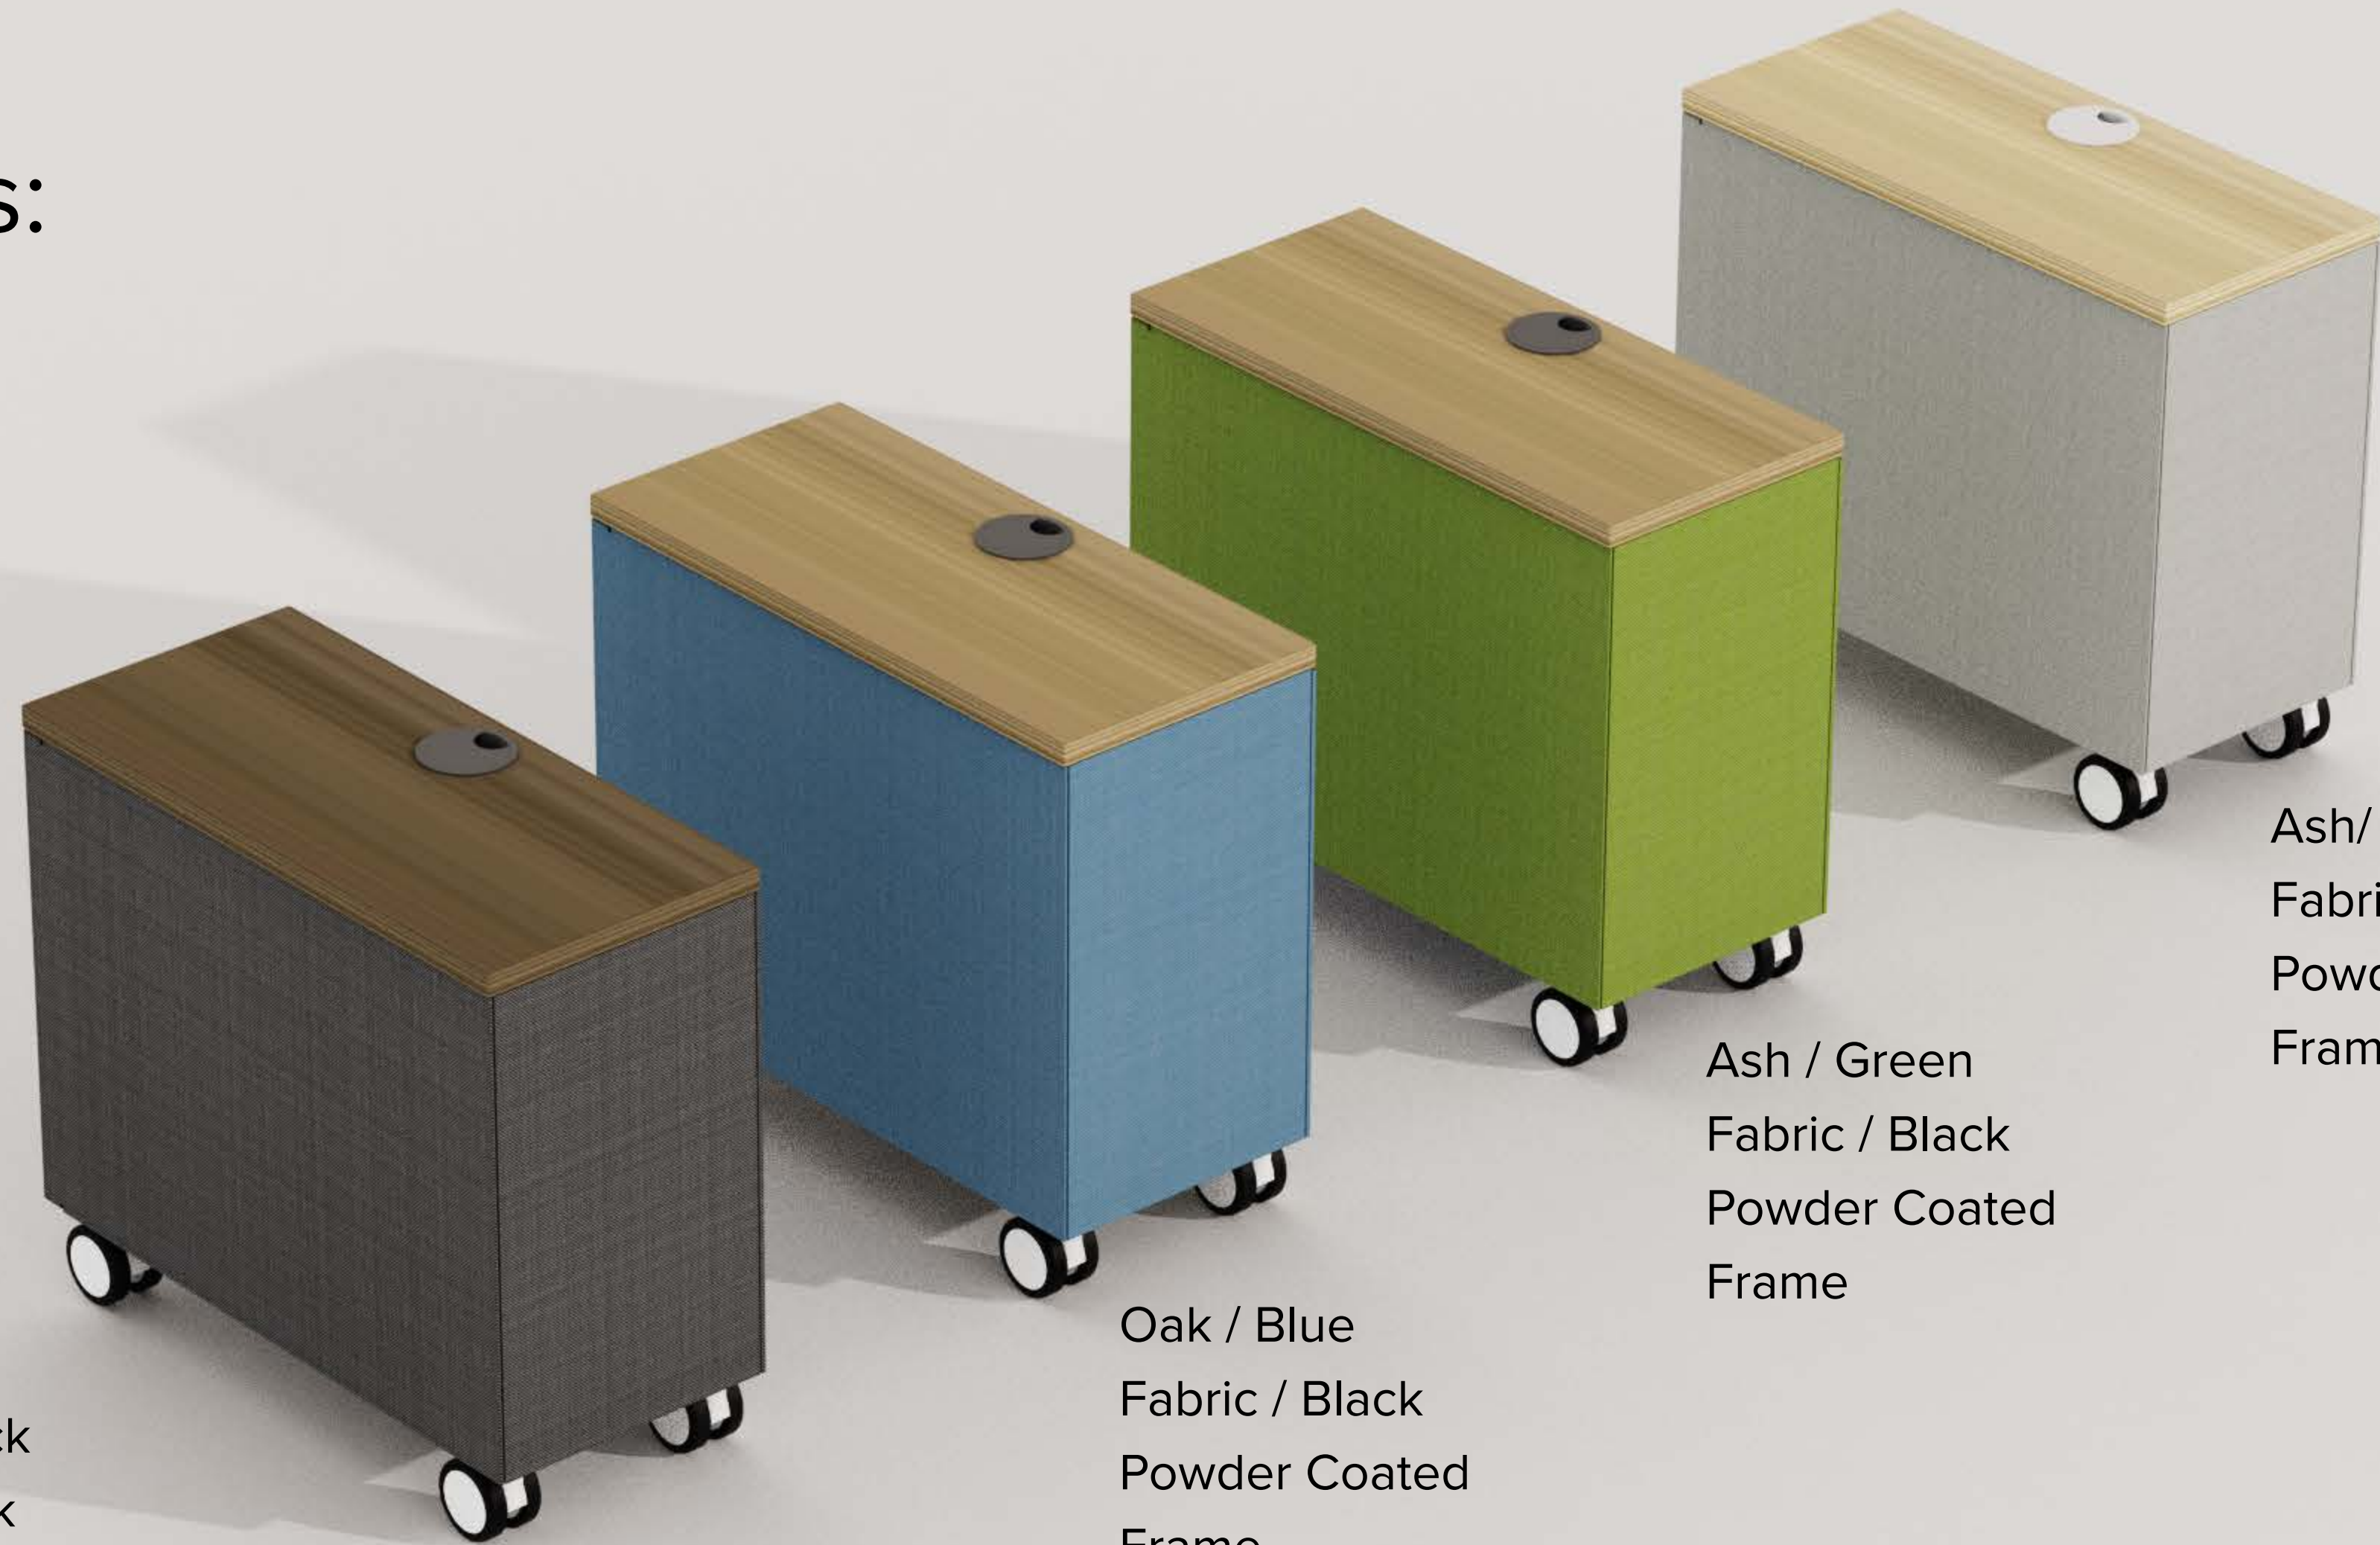

• Front View

Small Rig Mount • • • • •

• Back View

• Back View

Provisions for fans

Mounting Panel

Color Options:

Walnut / Black
Fabric / Black
Powder coated
Frame