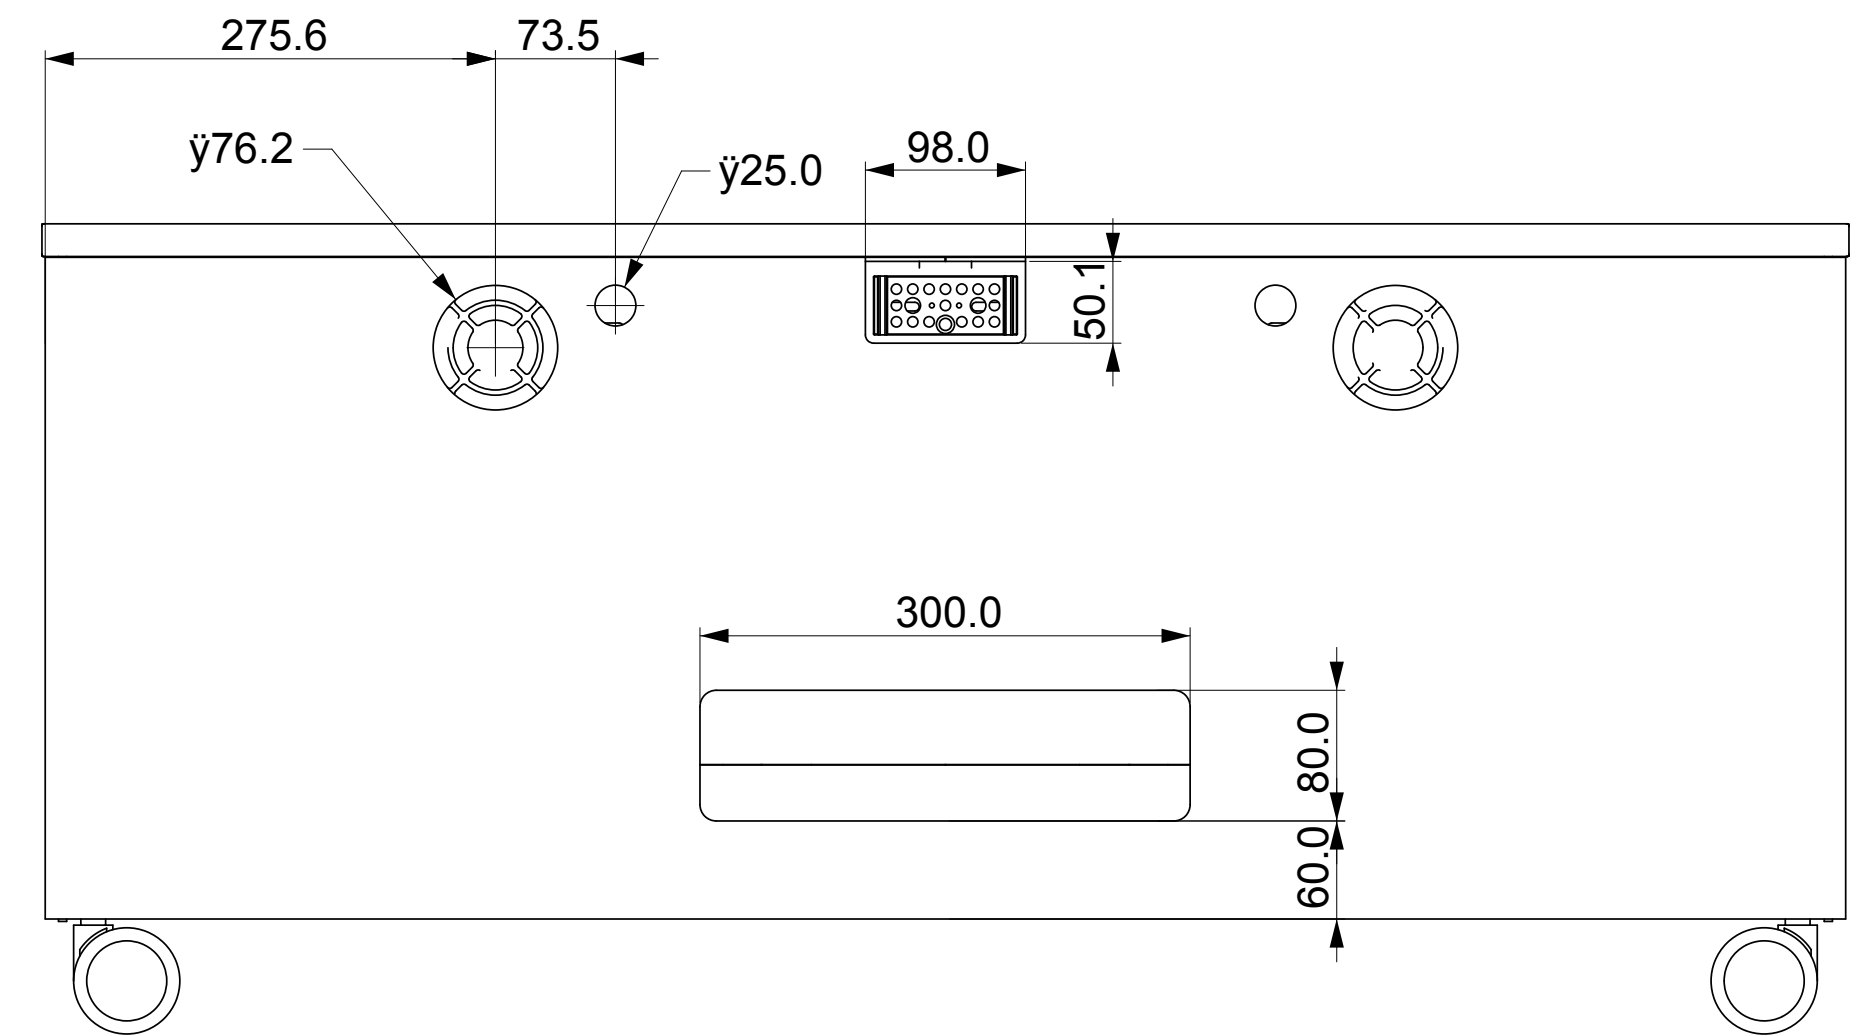

Extra mounting slots

Manual
adjustable
camera shelf

Extra mounting slots

Dimensions with Doors and Acoustic Panels

Dimensions with Doors and Acoustic Panels

Color Options:

Walnut / Black
Fabric / Black
Powder coated
Frame