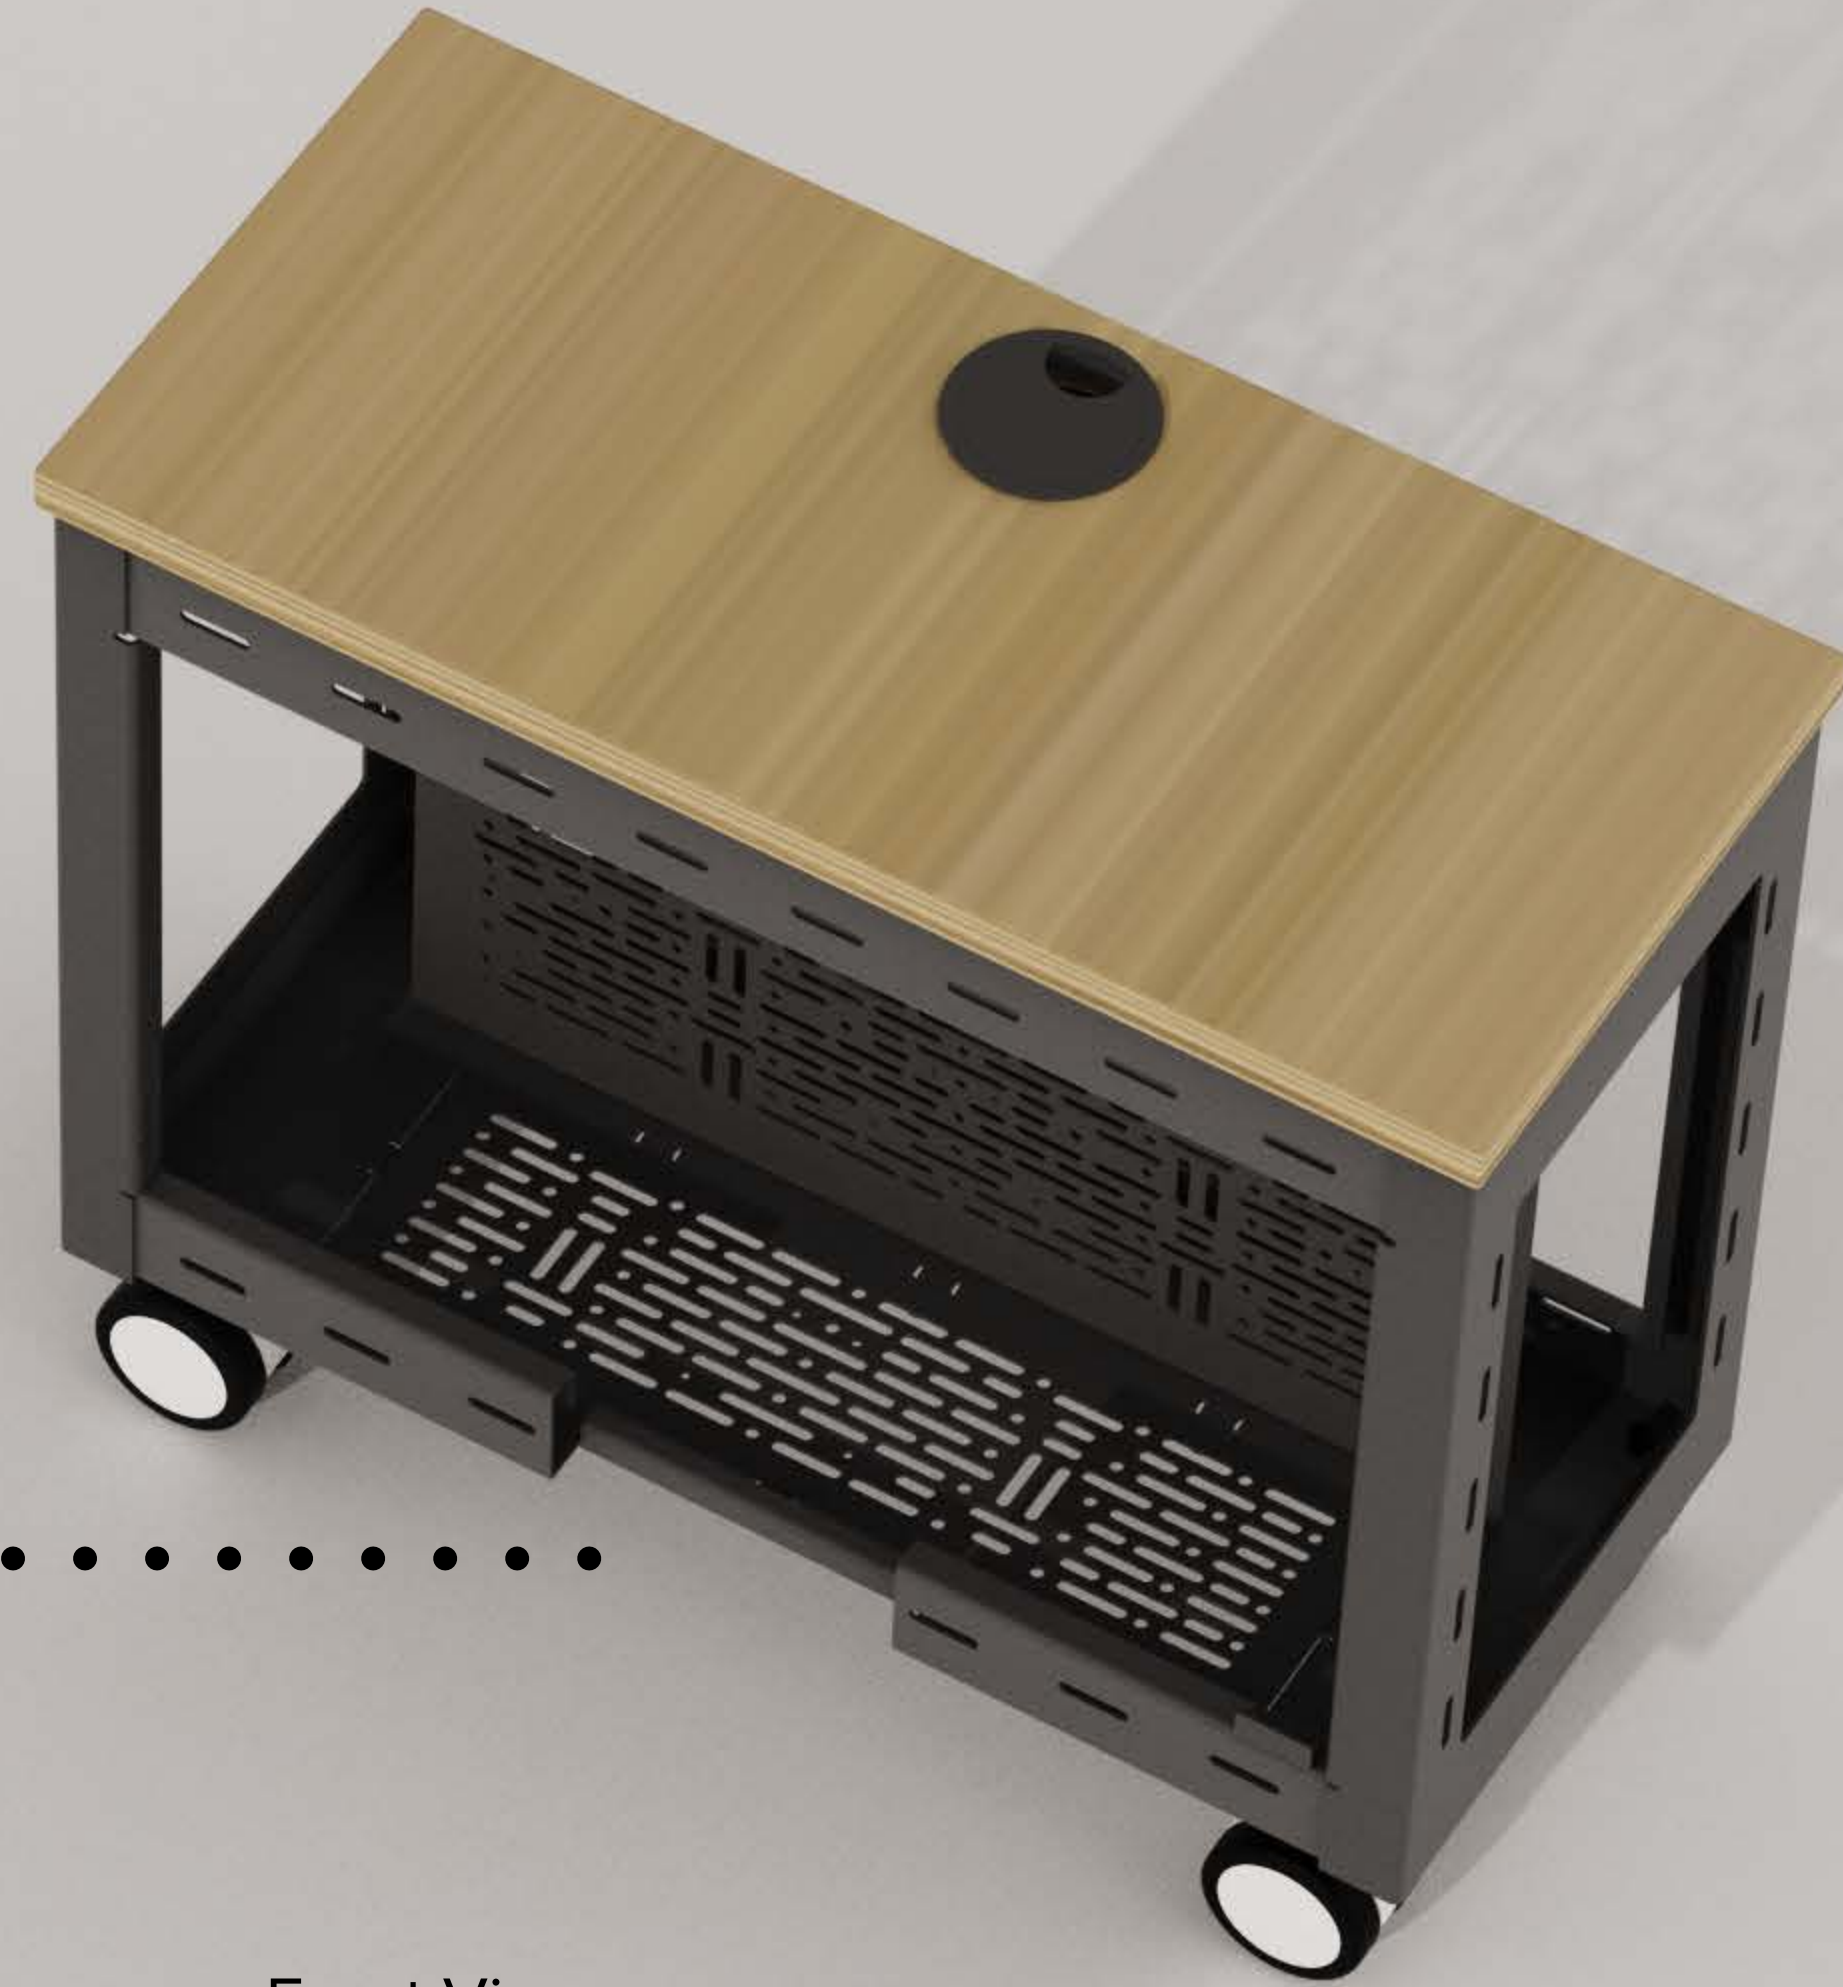

Mobile A/V Console

Design Proposal (Revised Oct 5, 2023)

Prepared by
JERVIS CHUA

9TH FLOOR RUE'S HOUSE
306 DES VEX ROAD CENTRAL
SHEUNG WAN, HONG KONG

www.buildrepublic.com

Introducing Rollin

A mini trolley
specifically
designed for video
conferencing
equipment

Snap on acoustic
panels on sides
and back with
fabric wrapping

Smooth rolling wheels
With locks

Removable
Wooden Board
Cover

.....
Swivel doors for
quick access to
storage

.....
Cable run gaps

.....
Cable run gaps

Extra mounting slots

Manual
adjustable
camera shelf

Extra mounting slots

Dimensions with Doors and Acoustic Panels

Dimensions with Doors and Acoustic Panels

Color Options:

Walnut / Black
Fabric / Black
Powder coated
Frame

Oak / Blue
Fabric / Black
Powder Coated
Frame

Ash / Green
Fabric / Black
Powder Coated
Frame

Ash/ Gray
Fabric / Black
Powder Coated
Frame

Rollin “mini”

Smooth rolling
wheels with lock

Swivel door

Cable Run Gap •••••