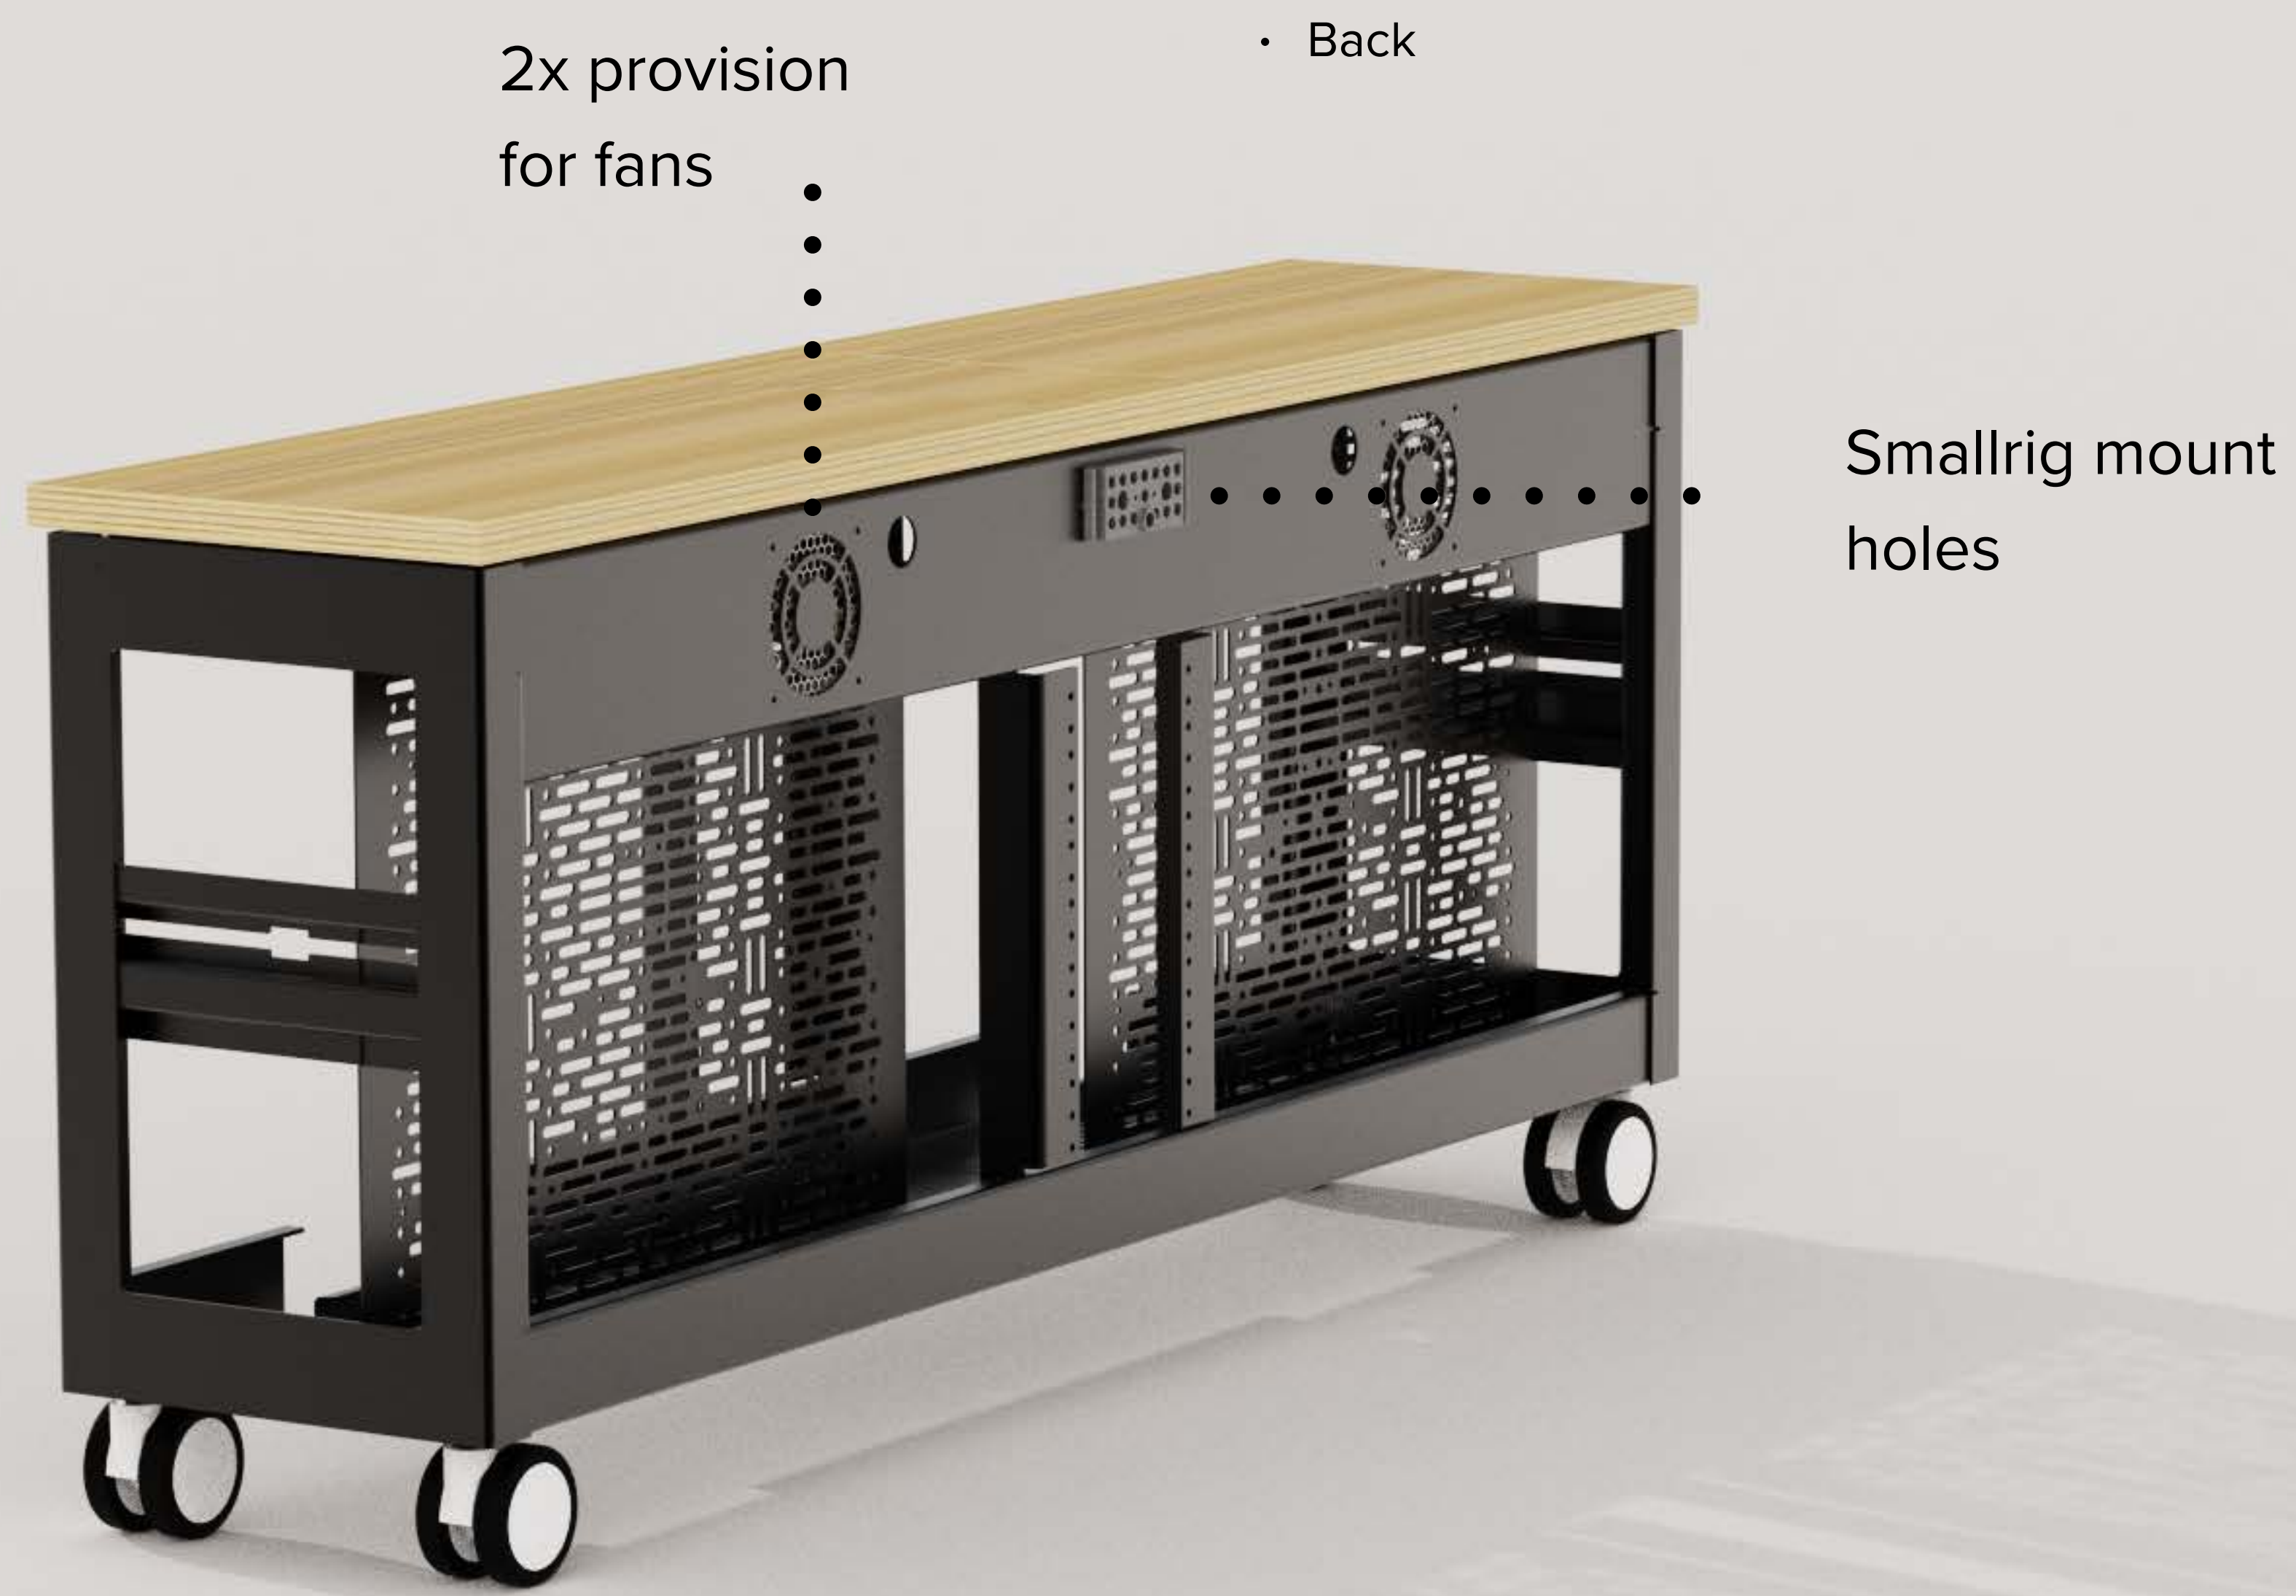

Mobile A/V Console

Design Proposal (Revised Oct 5, 2023)

Prepared by
JERVIS CHUA

9TH FLOOR RUE'S HOUSE
306 DES VEX ROAD CENTRAL
SHEUNG WAN, HONG KONG

www.buildrepublic.com

Introducing Rollin

A mini trolley
specifically
designed for video
conferencing
equipment

Smallrig mount

For cables and
wires

• Front

Powder coated
Steel frames with
multiple mounting
options

- Top View

EQUIPMENT	QTY.
Rally Camera	1
Rally Speaker	2
Rally Mic Pod	7
Rally Table Hub	1
Rally Display Hub	1
Rally Mic Pod Hub	1
Power Strips	3-5
Laptops (up to 16")	5

Snap on acoustic
panels on sides
and back with
fabric wrapping

Smooth rolling wheels
With locks

Removable
Wooden Board
Cover

.....
Swivel doors for
quick access to
storage

.....
Cable run gaps

.....
Cable run gaps

Extra mounting slots

Manual
adjustable
camera shelf

Extra mounting slots

Dimensions with Doors and Acoustic Panels

Dimensions with Doors and Acoustic Panels

Color Options:

Walnut / Black
Fabric / Black
Powder coated
Frame