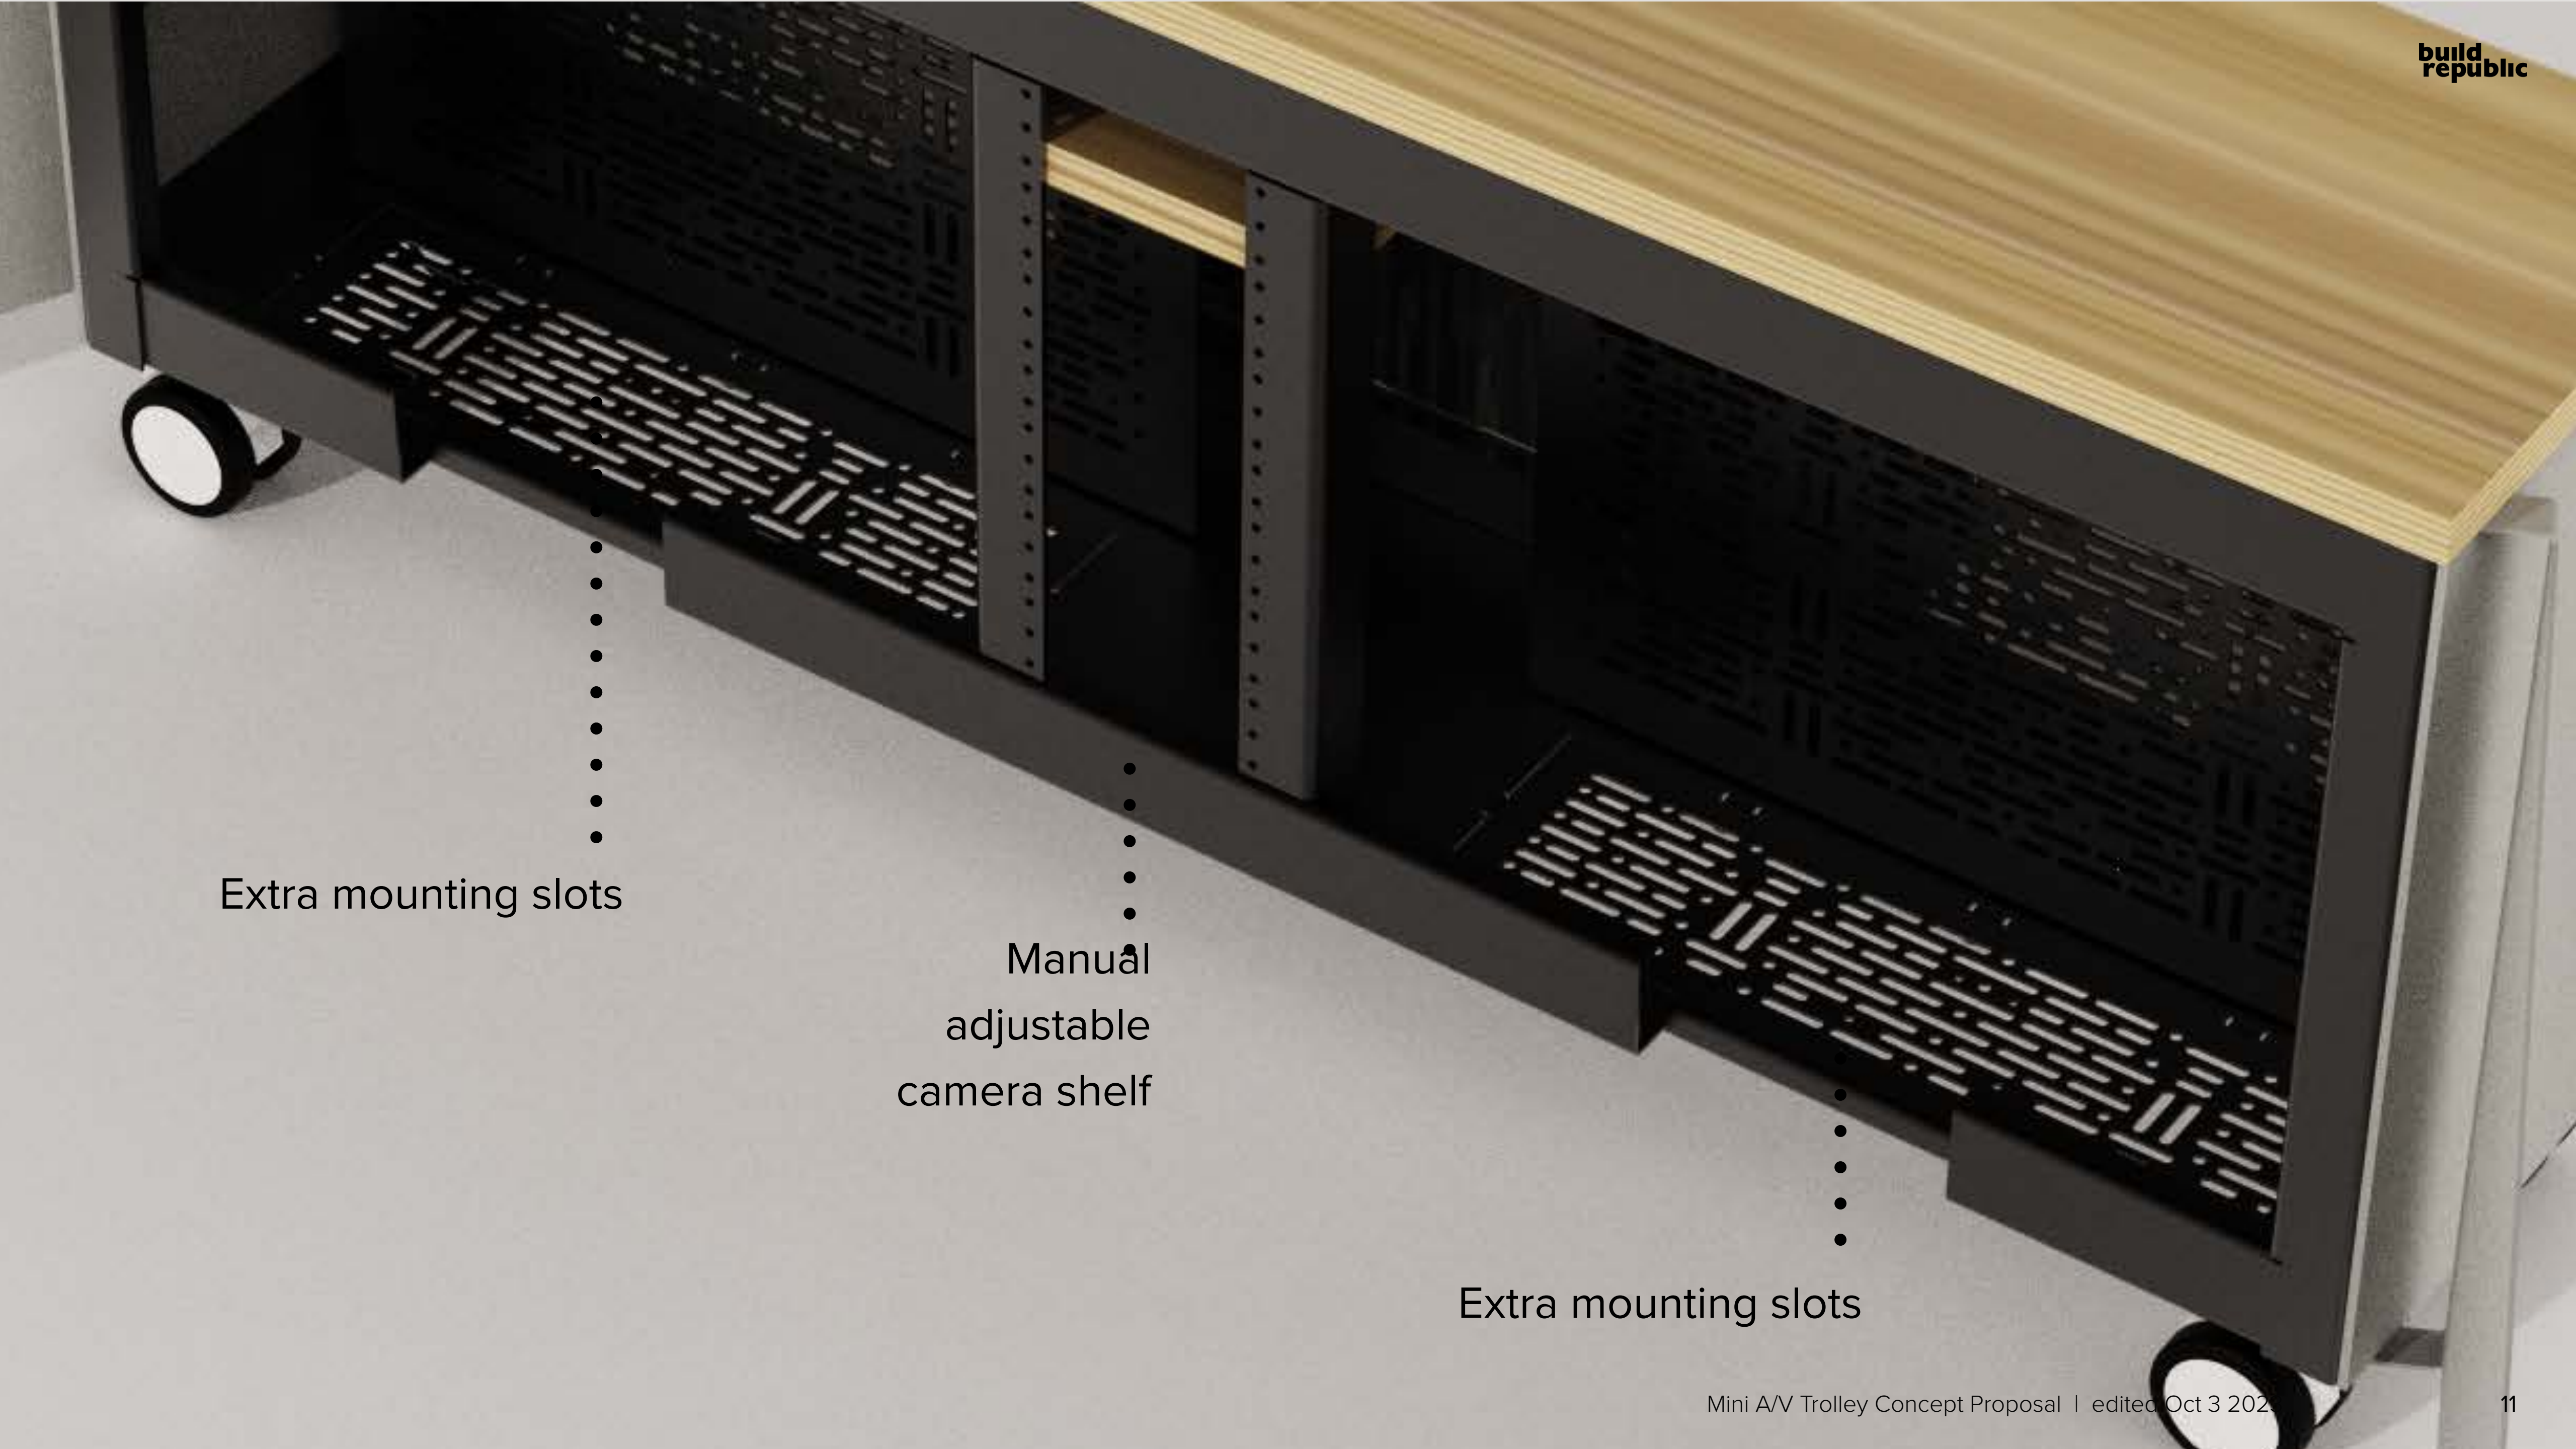

Smallrig mount

For cables and
wires

• Front

Powder coated
Steel frames with
multiple mounting
options

- Top View

EQUIPMENT	QTY.
Rally Camera	1
Rally Speaker	2
Rally Mic Pod	7
Rally Table Hub	1
Rally Display Hub	1
Rally Mic Pod Hub	1
Power Strips	3-5
Laptops (up to 16")	5

Snap on acoustic
panels on sides
and back with
fabric wrapping

Smooth rolling wheels
With locks

Removable
Wooden Board
Cover

.....
Swivel doors for
quick access to
storage

.....
Cable run gaps

.....
Cable run gaps

Extra mounting slots

Manual
adjustable
camera shelf

Extra mounting slots

Dimensions with Doors and Acoustic Panels

Dimensions with Doors and Acoustic Panels

Color Options:

Walnut / Black
Fabric / Black
Powder coated
Frame