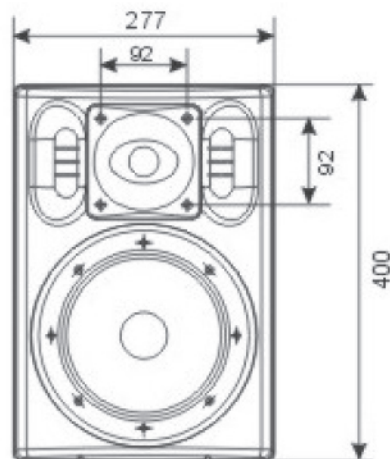

Wall Mount Bracket

Wall Mount Bracket
(Angle Adjustable)

EU8

Professional Speaker Series

Specifications:

System:	Built-in Crossove two way Full range speaker
Driver Quantity:	8 x 1(Bass) 1 x 25m Driver
Frequency response (-3dB):	75Hz ~ 18,000Hz
Frequency response (-10dB):	60Hz ~ 20,000Hz
Sensitivity (dB/IM/IW):	92dB
Impedance:	8 ohm
Power Rating (RMS):	100W
Maximum SPL (dB/M):	111dB
Dispersion (H x V):	90 x 60
Distortion:	1%
Connection Type:	1 x NL4
Dimension:	277(W) x 257(D) x 400(H) mm
Packageing Dimension:	595(W) x 310(D) x 460(H) mm
Net Weight (Kg/Pc):	6.5kg
Gross Weight (Kg/Pc):	15kg

Front View

Left View

Plan form

Connector