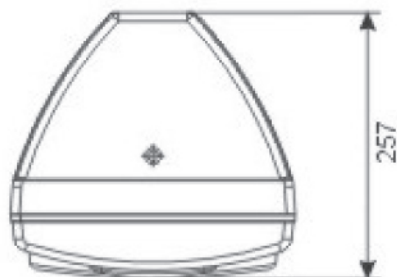

Wall Mount Bracket

Wall Mount Bracket
(Angle Adjustable)

EU8

Professional Speaker Series

Specifications:

System:	Built-in Crossove two way Full range speaker
Driver Quantity:	8 x 1(Bass) 1 x 25m Driver
Frequency response (-3dB):	75Hz ~ 18,000Hz
Frequency response (-10dB):	60Hz ~ 20,000Hz
Sensitivity (dB/IM/IW):	92dB
Impedance:	8 ohm
Power Rating (RMS):	100W
Maximum SPL (dB/M):	111dB
Dispersion (H x V):	90 x 60
Distortion:	1%
Connection Type:	1 x NL4
Dimension:	277(W) x 257(D) x 400(H) mm
Packageing Dimension:	595(W) x 310(D) x 460(H) mm
Net Weight (Kg/Pc):	6.5kg
Gross Weight (Kg/Pc):	15kg

Front View

Left View

Plan form

Connector