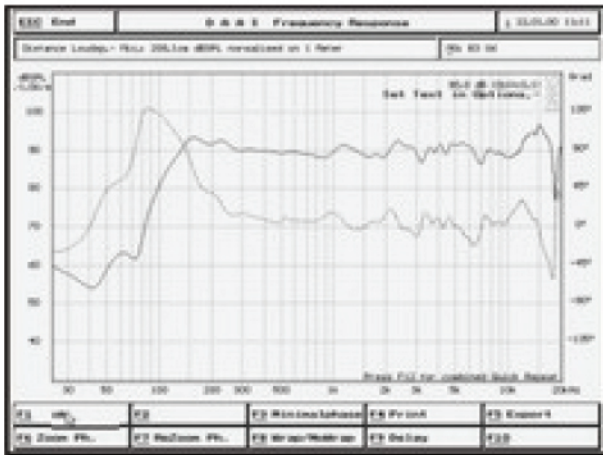

EU6

Speaker Series

Professional Speaker Series

Frequency Response
Magnitude