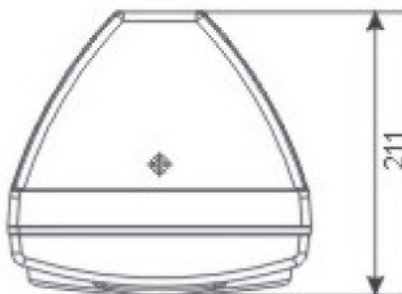

EU6

Professional Speaker Series

Specifications:

System:	Built-in Crossover two way Full range speaker
Driver Quantity:	6.5 x 1(Bass) 1 x 25m Driver
Frequency response (-3dB):	80Hz ~ 18,000Hz
Frequency response (-10dB):	65Hz ~ 20,000Hz
Sensitivity (dB/1M/IW):	91dB
Impedance:	8 ohm
Power Rating (RMS):	80W
Maximum SPL (dB/M):	110dB
Dispersion (H x V):	90 x 60
Distortion:	1%
Connection Type:	1 x NL4
Dimension:	225(W) x 211(D) x 325(H) mm
Packageing Dimension:	480(W) x 255(D) x 380(H) mm
Net Weight (Kg/Pc):	5.6kg
Gross Weight (Kg/Pc):	14.2kg

Front View

Left View

Plan form