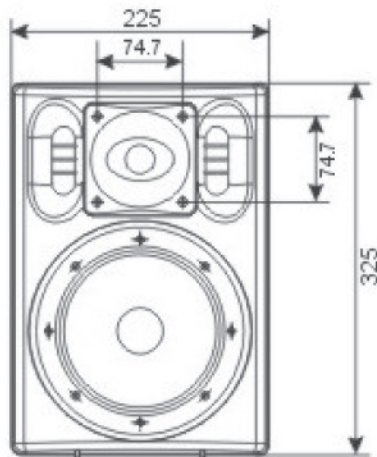

Wall Mount Bracket

Wall Mount Bracket (Angle Adjustable)

EU6

Professional Speaker Series

Specifications:

System:	Built-in Crossover two way Full range speaker
Driver Quantity:	6.5 x 1(Bass) 1 x 25m Driver
Frequency response (-3dB):	80Hz ~ 18,000Hz
Frequency response (-10dB):	65Hz ~ 20,000Hz
Sensitivity (dB/1M/IW):	91dB
Impedance:	8 ohm
Power Rating (RMS):	80W
Maximum SPL (dB/M):	110dB
Dispersion (H x V):	90 x 60
Distortion:	1%
Connection Type:	1 x NL4
Dimension:	225(W) x 211(D) x 325(H) mm
Packageing Dimension:	480(W) x 255(D) x 380(H) mm
Net Weight (Kg/Pc):	5.6kg
Gross Weight (Kg/Pc):	14.2kg

Front View

Left View

Plan form

Connector

EU6

Speaker Series

Professional Speaker Series

Frequency Response
Magnitude