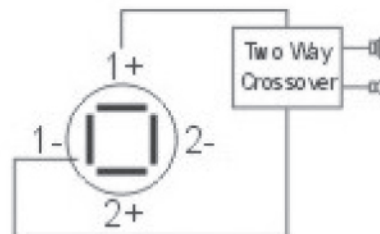

EU6

Professional Speaker Series

Specifications:

System:	Built-in Crossover two way Full range speaker
Driver Quantity:	6.5 x 1(Bass) 1 x 25m Driver
Frequency response (-3dB):	80Hz ~ 18,000Hz
Frequency response (-10dB):	65Hz ~ 20,000Hz
Sensitivity (dB/1M/IW):	91dB
Impedance:	8 ohm
Power Rating (RMS):	80W
Maximum SPL (dB/M):	110dB
Dispersion (H x V):	90 x 60
Distortion:	1%
Connection Type:	1 x NL4
Dimension:	225(W) x 211(D) x 325(H) mm
Packageing Dimension:	480(W) x 255(D) x 380(H) mm
Net Weight (Kg/Pc):	5.6kg
Gross Weight (Kg/Pc):	14.2kg

Front View

Left View

Connector